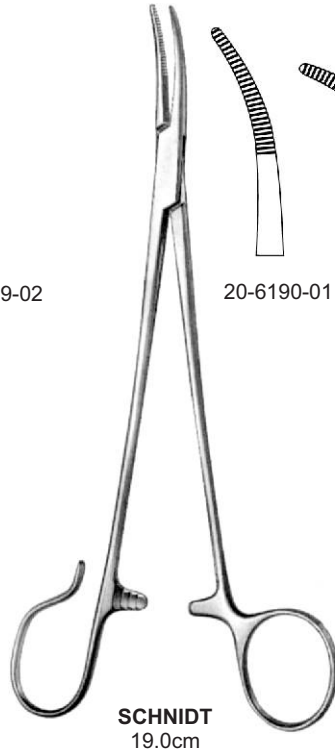

- EN
- DE
- ES
- FR
- IT

Negus Knot Tier and Pusher
20-6173-20
20cm/8"

Molison Pillar
double ended
20-6174-21
21cm/8 1/4"

Gwynee Evans Dissector
double ended
20-6175-06
6mm, 20cm/8"
20-6175-08
8mm, 20cm/8"

WHITE
 20-6187-18 18.0cm
 20-6187-23 23.0cm

20-6188-01

20-6188-02

COLVER
 19.0cm

Tonsil

20-6189-01

20-6189-02

20-6190-01

20-6196-02

20-6196-03

WILSON
20-6197-19
19.0cm

MOLLISON
20-6198-01 18.0cm (with horizontal opening)
20-6198-02 18.0cm (with vertical opening)

Eves
20-6199-28
28 cm/11"

Eves
20-6200-28
28 cm/11"

Bruenings
20-6201-28
28 cm/11"