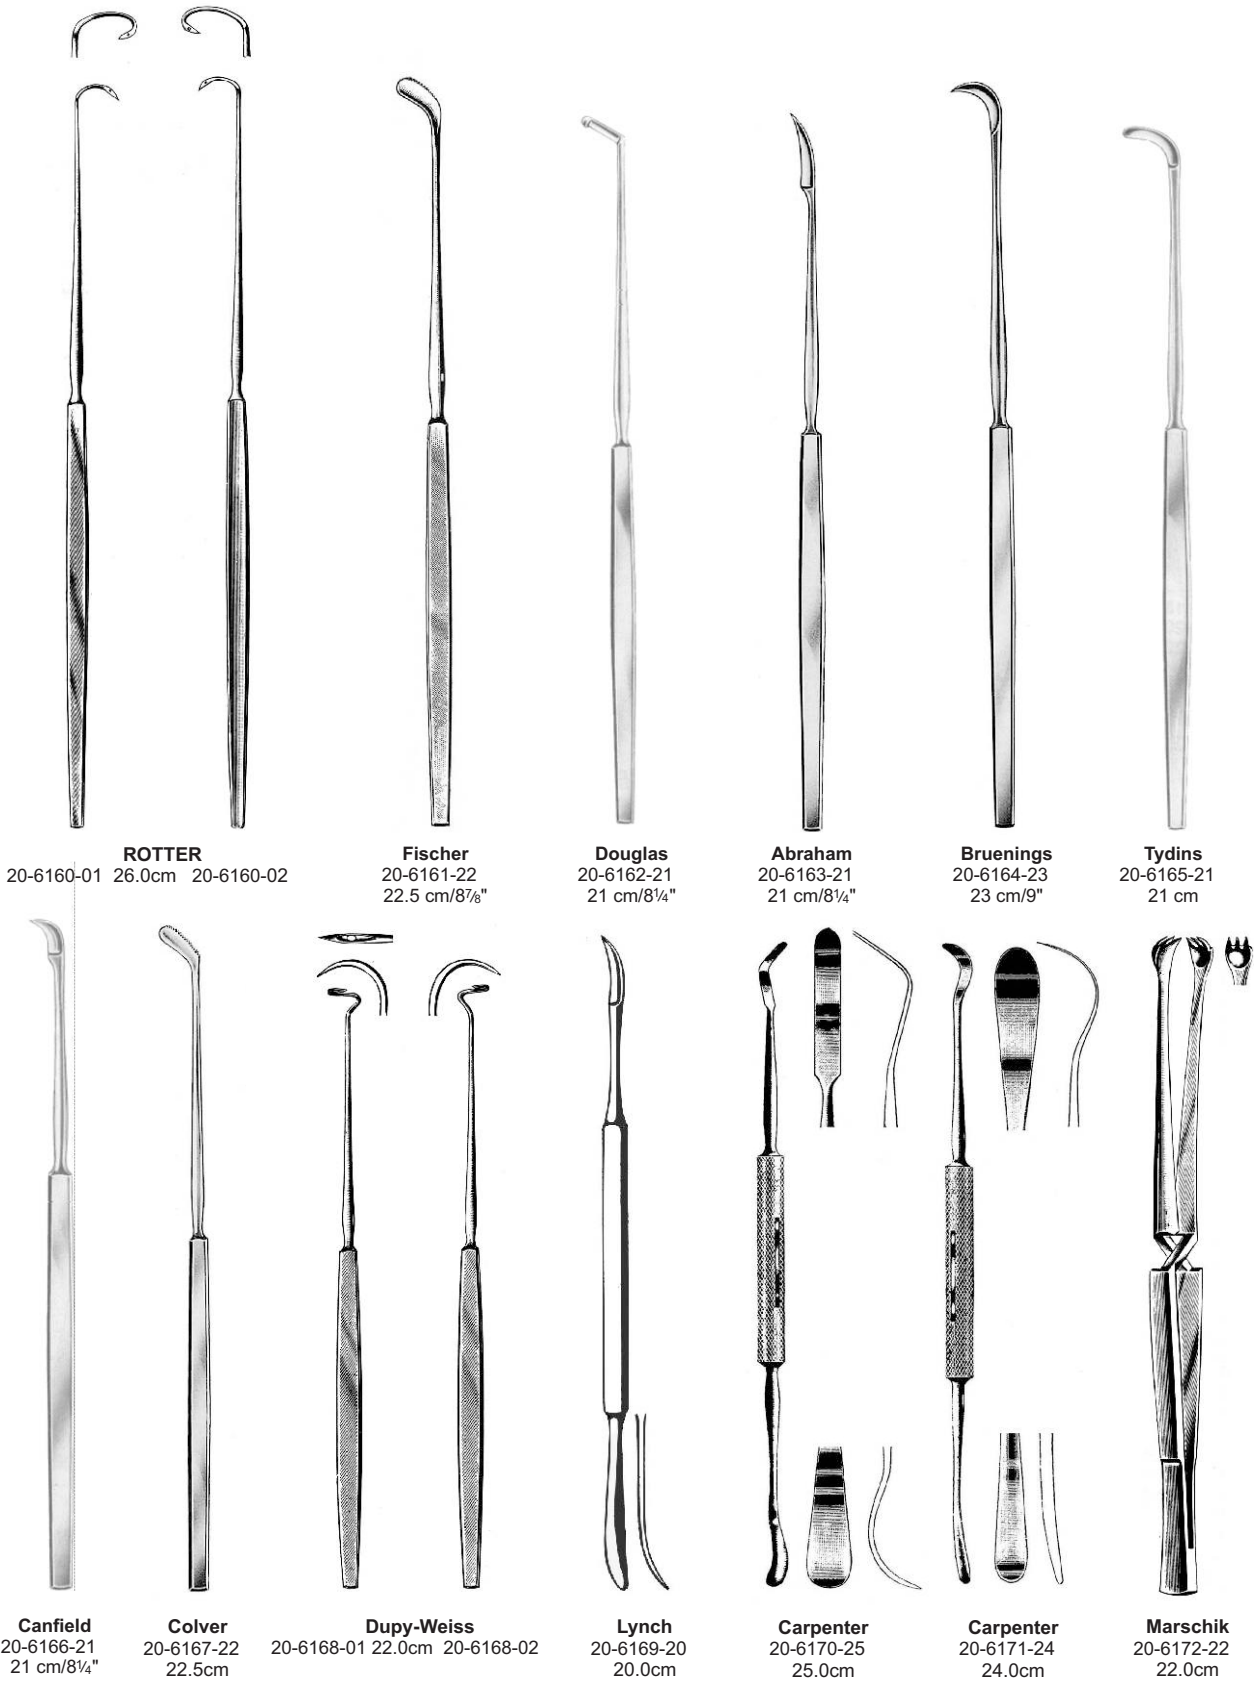

- EN
- DE
- ES
- FR
- IT

Negus Knot Tier and Pusher
20-6173-20
20cm/8"

Molison Pillar
double ended
20-6174-21
21cm/8 1/4"

Gwynee Evans Dissector
double ended
20-6175-06
6mm, 20cm/8"
20-6175-08
8mm, 20cm/8"