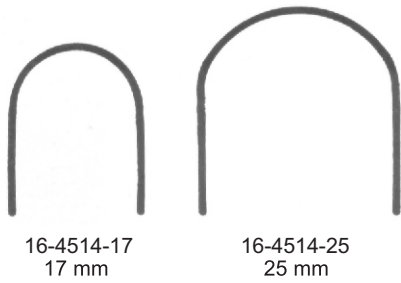

16-4499-32
165 x 190 mm

16-4500-32
115 x 190 mm

¼

62 x 180 mm

HARRINGTON-PEMBERTON
16-4501-32
32 cm/12 ½"

HARRINGTON
32 cm/12 ½"

Measurements of retractors: Depth x Width

SAUERBRUCH
 22.5 cm/8 3/4"

16-4502-22
 45 x 15 mm

16-4503-22
 60 x 23 mm

16-4504-22
 72 x 20 mm

Measurements of retractors: Depth x Width

38 mm

50 mm

75 mm

DEAVER
16-4511-32
32 cm/12 1/2"

DEAVER
16-4512-31
31.5 cm/12 3/8"

DEAVER
16-4513-31
31.5 cm/12 3/8"

DEEVER-BABY

DEEVER

RETRACTORS

16-4516-29
 29.5 cm/11⁵/₈"
 width of blade 48 mm

16-4516-33
 33 cm/13"
 width of blade 63 mm

ALLISON

16-4517-29
 29.5 cm/11⁵/₈"
 width of blade 132 mm

ALLISON

1/4

HIBBS

16-4518-75 75 x 25 mm
 16-4518-50 50 x 19 mm
 16-4518-25 25 x 13 mm

Measurements of retractors: Depth x Width

MIKULICZ
25 cm/9 7/8"

MIKULICZ
 16-4522-26
 26 cm/10 3/8"