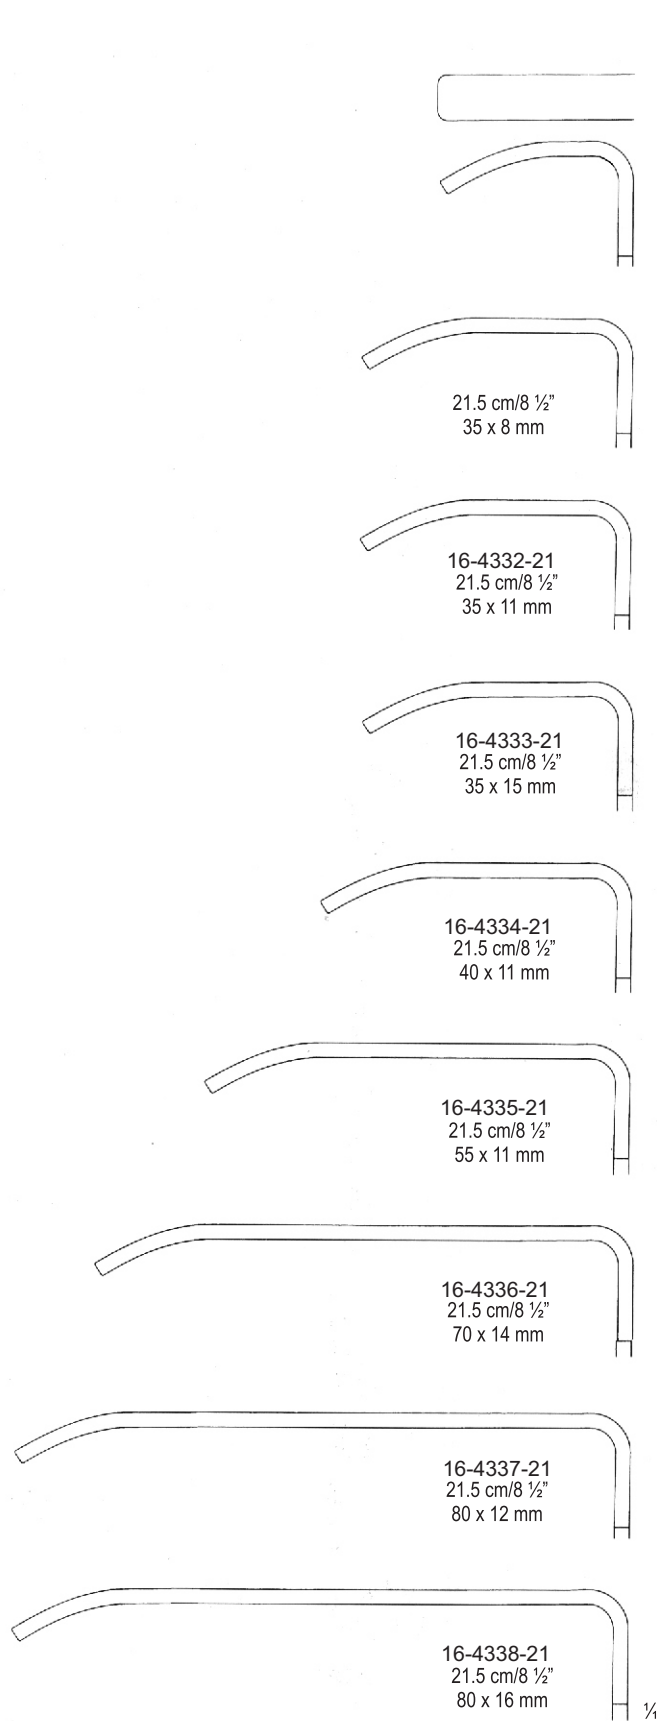

SM 16-4308-13
13.5 cm/5 3/8"

SM 16-4309-16

SM 16-4310-16

16 cm/6 1/4"

Measurements of retractors: Depth x Width

VOLKMANN
 21.5 cm/8 1/2"

CUSHING
 SM 16-4321-21
 21.5 cm/8 1/2"
 SM 16-4322-25
 25 cm/10"

CUSHING
 SM 16-4323-21
 24.5 cm/9 5/8"
 SM 16-4324-28
 28 cm/11"

KOCHER
23 cm/9"

16-4325-23
41 x 18 mm

16-4326-23
61 x 20 mm

16-4327-23
61 x 25 mm

16-4328-23
75 x 30 mm

16-4329-23
75 x 40 mm

1/4

KOCHER-LANGENBECK
 21.5 cm/8 1/2"

Measurements of retractors: Depth x Width

KOCHER-LANGENBECK
21.5 cm/8 1/2"

16-4339-21
21.5 cm/8 1/2"
25 x 10 mm

16-4340-21
21.5 cm/8 1/2"
40 x 13 mm

16-4341-21
21.5 cm/8 1/2"
60 x 13 mm

16-4342-21
21.5 cm/8 1/2"
40 x 18 mm

16-4343-21
21.5 cm/8 1/2"
60 x 18 mm

16-4344-21
21.5 cm/8 1/2"
85 x 18 mm

16-4345-21
21.5 cm/8 1/2"
60 x 25 mm

16-4346-21
21.5 cm/8 1/2"
85 x 25 mm

Measurements of retractors: Depth x Width

OBWEGESER
 24 cm/9 1/2"
 bent downwards