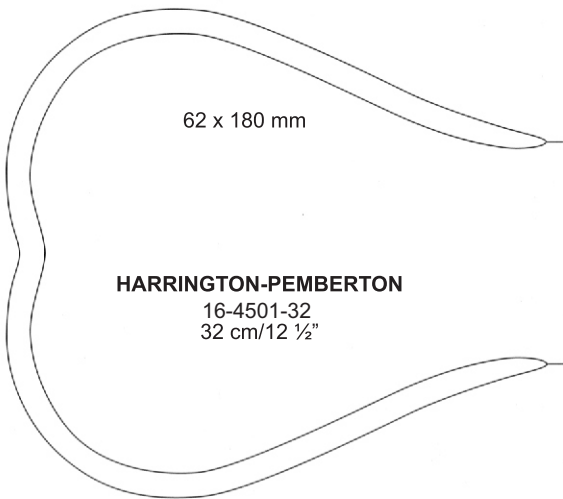

Measurements of retractors: Depth x width

BRUNNER
25 cm/9 7/8"

BRUNNER
25.5 cm/10"

Fig. 2 = 137 x 65 mm

Fig. 1 = 137 x 44 mm

POLLOSON
 16-4496-27
 27 cm/10 ½"

HARRINGTON
 16-4497-32 = Fig. 1
 16-4498-32 = Fig. 2
 32 cm/12 ½"

16-4499-32
165 x 190 mm

16-4500-32
115 x 190 mm

¼

62 x 180 mm

HARRINGTON-PEMBERTON
16-4501-32
32 cm/12 ½"

HARRINGTON
32 cm/12 ½"

Measurements of retractors: Depth x Width

SAUERBRUCH
 22.5 cm/8 3/4"

16-4502-22
 45 x 15 mm

16-4503-22
 60 x 23 mm

16-4504-22
 72 x 20 mm

Measurements of retractors: Depth x Width

38 mm

50 mm

75 mm

DEAVER
16-4511-32
32 cm/12 1/2"

DEAVER
16-4512-31
31.5 cm/12 3/8"

DEAVER
16-4513-31
31.5 cm/12 3/8"

DEEVER-BABY

DEEVER

RETRACTORS

16-4516-29
 29.5 cm/11⁵/₈"
 width of blade 48 mm

16-4516-33
 33 cm/13"
 width of blade 63 mm

ALLISON