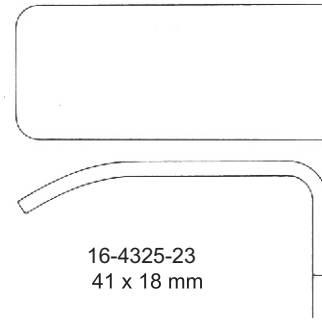

16-4325-23
41 x 18 mm