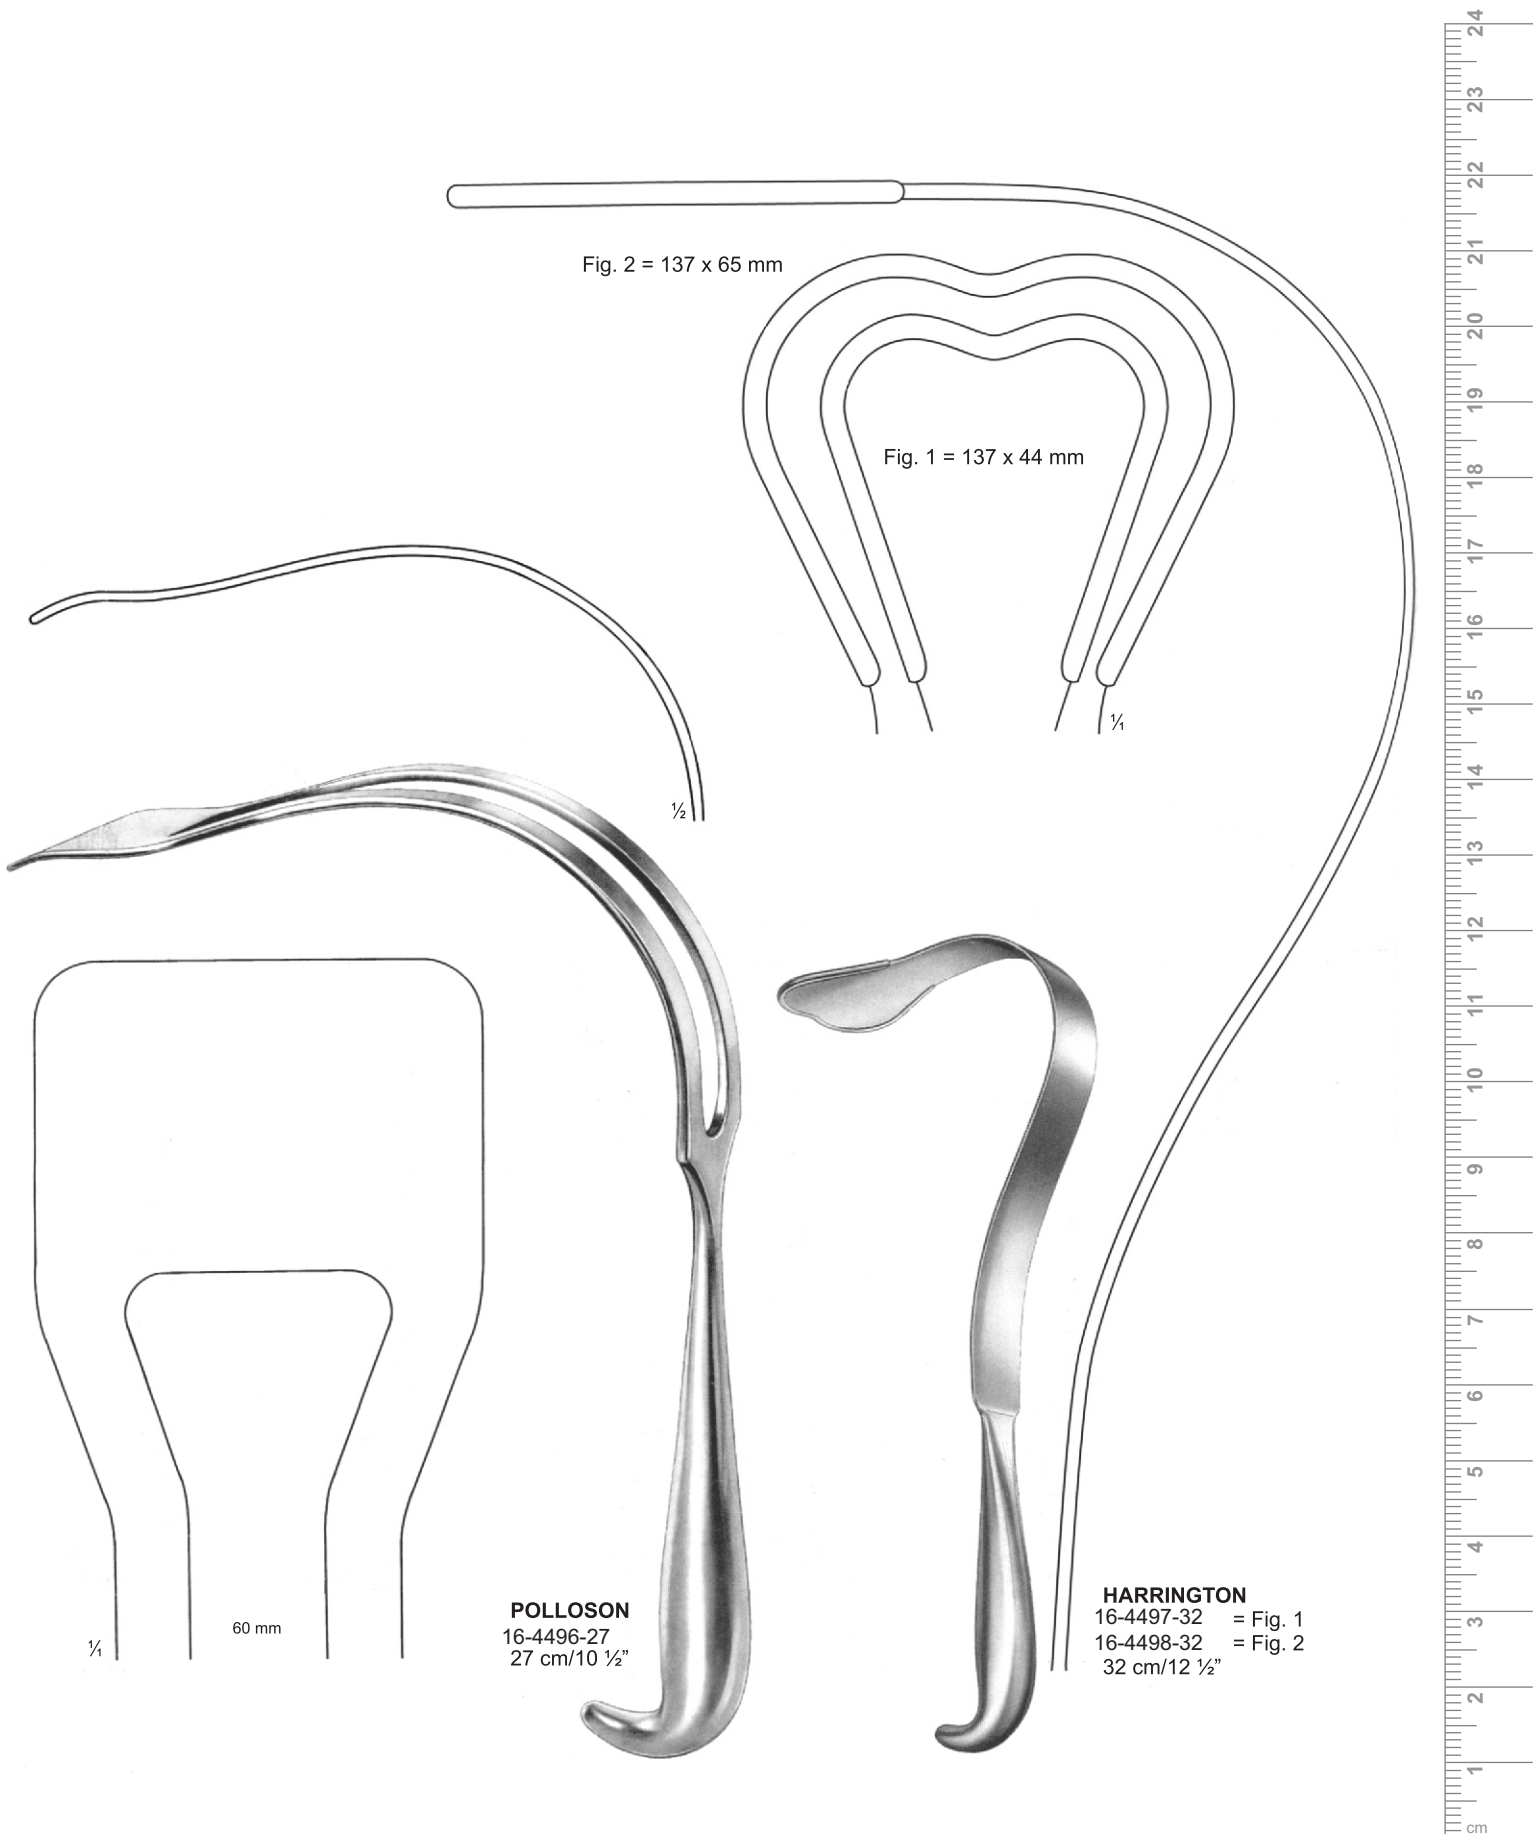

Measurements of retractors: Depth x width

BRUNNER
25 cm/9 7/8"

BRUNNER
25.5 cm/10"

Fig. 2 = 137 x 65 mm

Fig. 1 = 137 x 44 mm

POLLOSON
 16-4496-27
 27 cm/10 ½"

HARRINGTON
 16-4497-32 = Fig. 1
 16-4498-32 = Fig. 2
 32 cm/12 ½"

16-4499-32
165 x 190 mm

16-4500-32
115 x 190 mm

¼

62 x 180 mm

HARRINGTON-PEMBERTON
16-4501-32
32 cm/12 ½"

HARRINGTON
32 cm/12 ½"

Measurements of retractors: Depth x Width

SAUERBRUCH
 22.5 cm/8 3/4"

16-4502-22
 45 x 15 mm

16-4503-22
 60 x 23 mm

16-4504-22
 72 x 20 mm

Measurements of retractors: Depth x Width

38 mm

50 mm

75 mm

DEAVER
16-4511-32
32 cm/12 1/2"

DEAVER
16-4512-31
31.5 cm/12 3/8"

DEAVER
16-4513-31
31.5 cm/12 3/8"

DEEVER-BABY

DEEVER

RETRACTORS

16-4516-29
 29.5 cm/11⁵/₈"
 width of blade 48 mm

16-4516-33
 33 cm/13"
 width of blade 63 mm

ALLISON