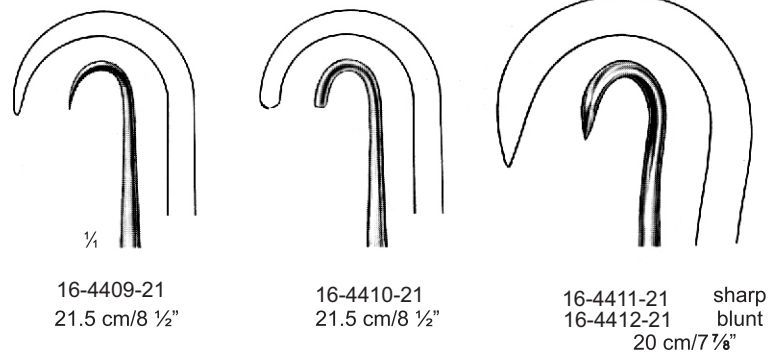

Measurements of retractors: Depth x Width