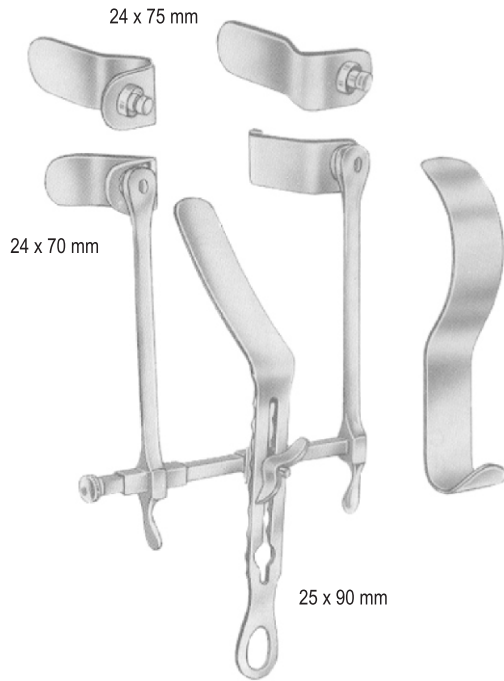

16-4502-22
 45 x 15 mm

16-4503-22
 60 x 23 mm

16-4504-22
 72 x 20 mm

Measurements of retractors: Depth x Width

38 mm

50 mm

75 mm

DEAVER
16-4511-32
32 cm/12 1/2"

DEAVER
16-4512-31
31.5 cm/12 3/8"

DEAVER
16-4513-31
31.5 cm/12 3/8"

DEEVER-BABY

DEEVER

RETRACTORS

16-4516-29
 29.5 cm/11⁵/₈"
 width of blade 48 mm

16-4516-33
 33 cm/13"
 width of blade 63 mm

ALLISON

16-4517-29
 29.5 cm/11⁵/₈"
 width of blade 132 mm

ALLISON

1/4

HIBBS

16-4518-75 75 x 25 mm
 16-4518-50 50 x 19 mm
 16-4518-25 25 x 13 mm

Measurements of retractors: Depth x Width

MIKULICZ
25 cm/9 7/8"

MIKULICZ
 16-4522-26
 26 cm/10 3/8"

KELLY

THOMSON-WALKER
16-4803-25

MILLIN
16-4804-25

Measurements of retractors: Depth x Width