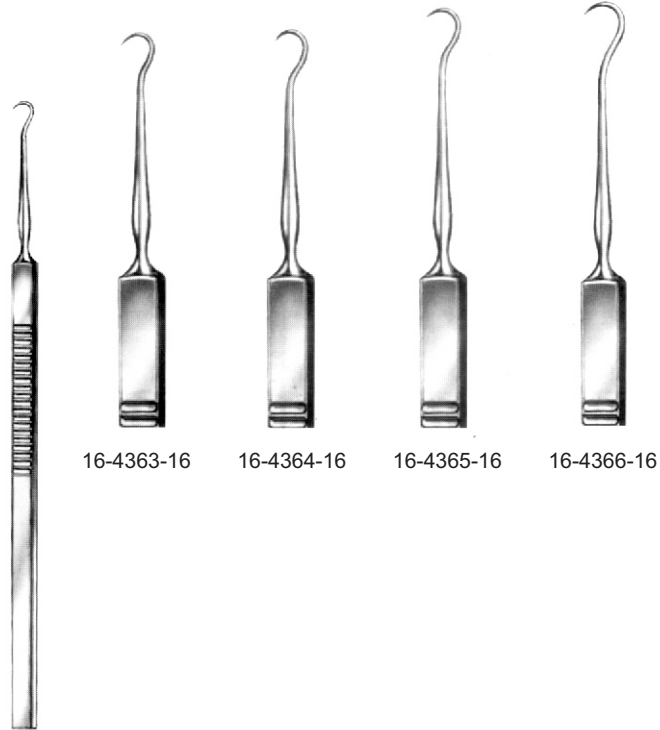

16-4363-16 16-4364-16 16-4365-16 16-4366-16

GRAEFE
16 cm/6 1/4"