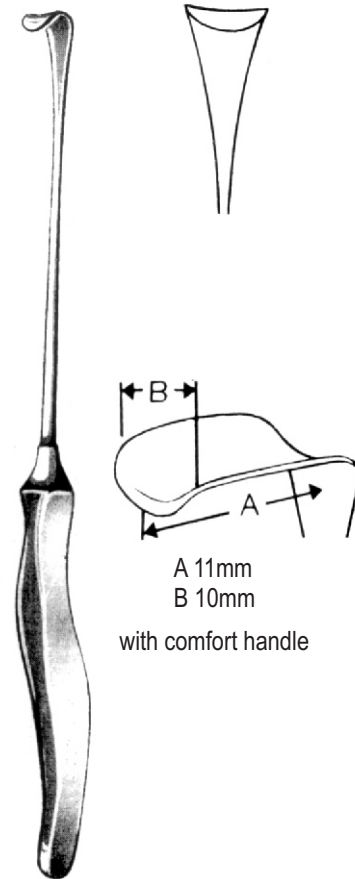

16 cm/6 1/4"
flexible

sharp

blunt

16 cm/6 1/4"

sharp

blunt

VESSEL HOOK
SM 16-4299-12
12 cm/4 3/4"

VOLKMANN
11.5 cm/4 1/2"

SM 16-4308-13
13.5 cm/5 3/8"

SM 16-4309-16

SM 16-4310-16

16 cm/6 1/4"

Measurements of retractors: Depth x Width

VOLKMANN
 21.5 cm/8 1/2"

CUSHING
 SM 16-4321-21
 21.5 cm/8 1/2"
 SM 16-4322-25
 25 cm/10"

CUSHING
 SM 16-4323-21
 24.5 cm/9 5/8"
 SM 16-4324-28
 28 cm/11"

KOCHER
23 cm/9"

16-4325-23
41 x 18 mm

16-4326-23
61 x 20 mm

16-4327-23
61 x 25 mm

16-4328-23
75 x 30 mm

16-4329-23
75 x 40 mm

1/4

KOCHER-LANGENBECK
 21.5 cm/8 1/2"

16-4343-21
21.5 cm/8 1/2"
60 x 18 mm

16-4344-21
21.5 cm/8 1/2"
85 x 18 mm

16-4345-21
21.5 cm/8 1/2"
60 x 25 mm

16-4346-21
21.5 cm/8 1/2"
85 x 25 mm

Measurements of retractors: Depth x Width

OBWEGESER
 24 cm/9 1/2"
 bent downwards