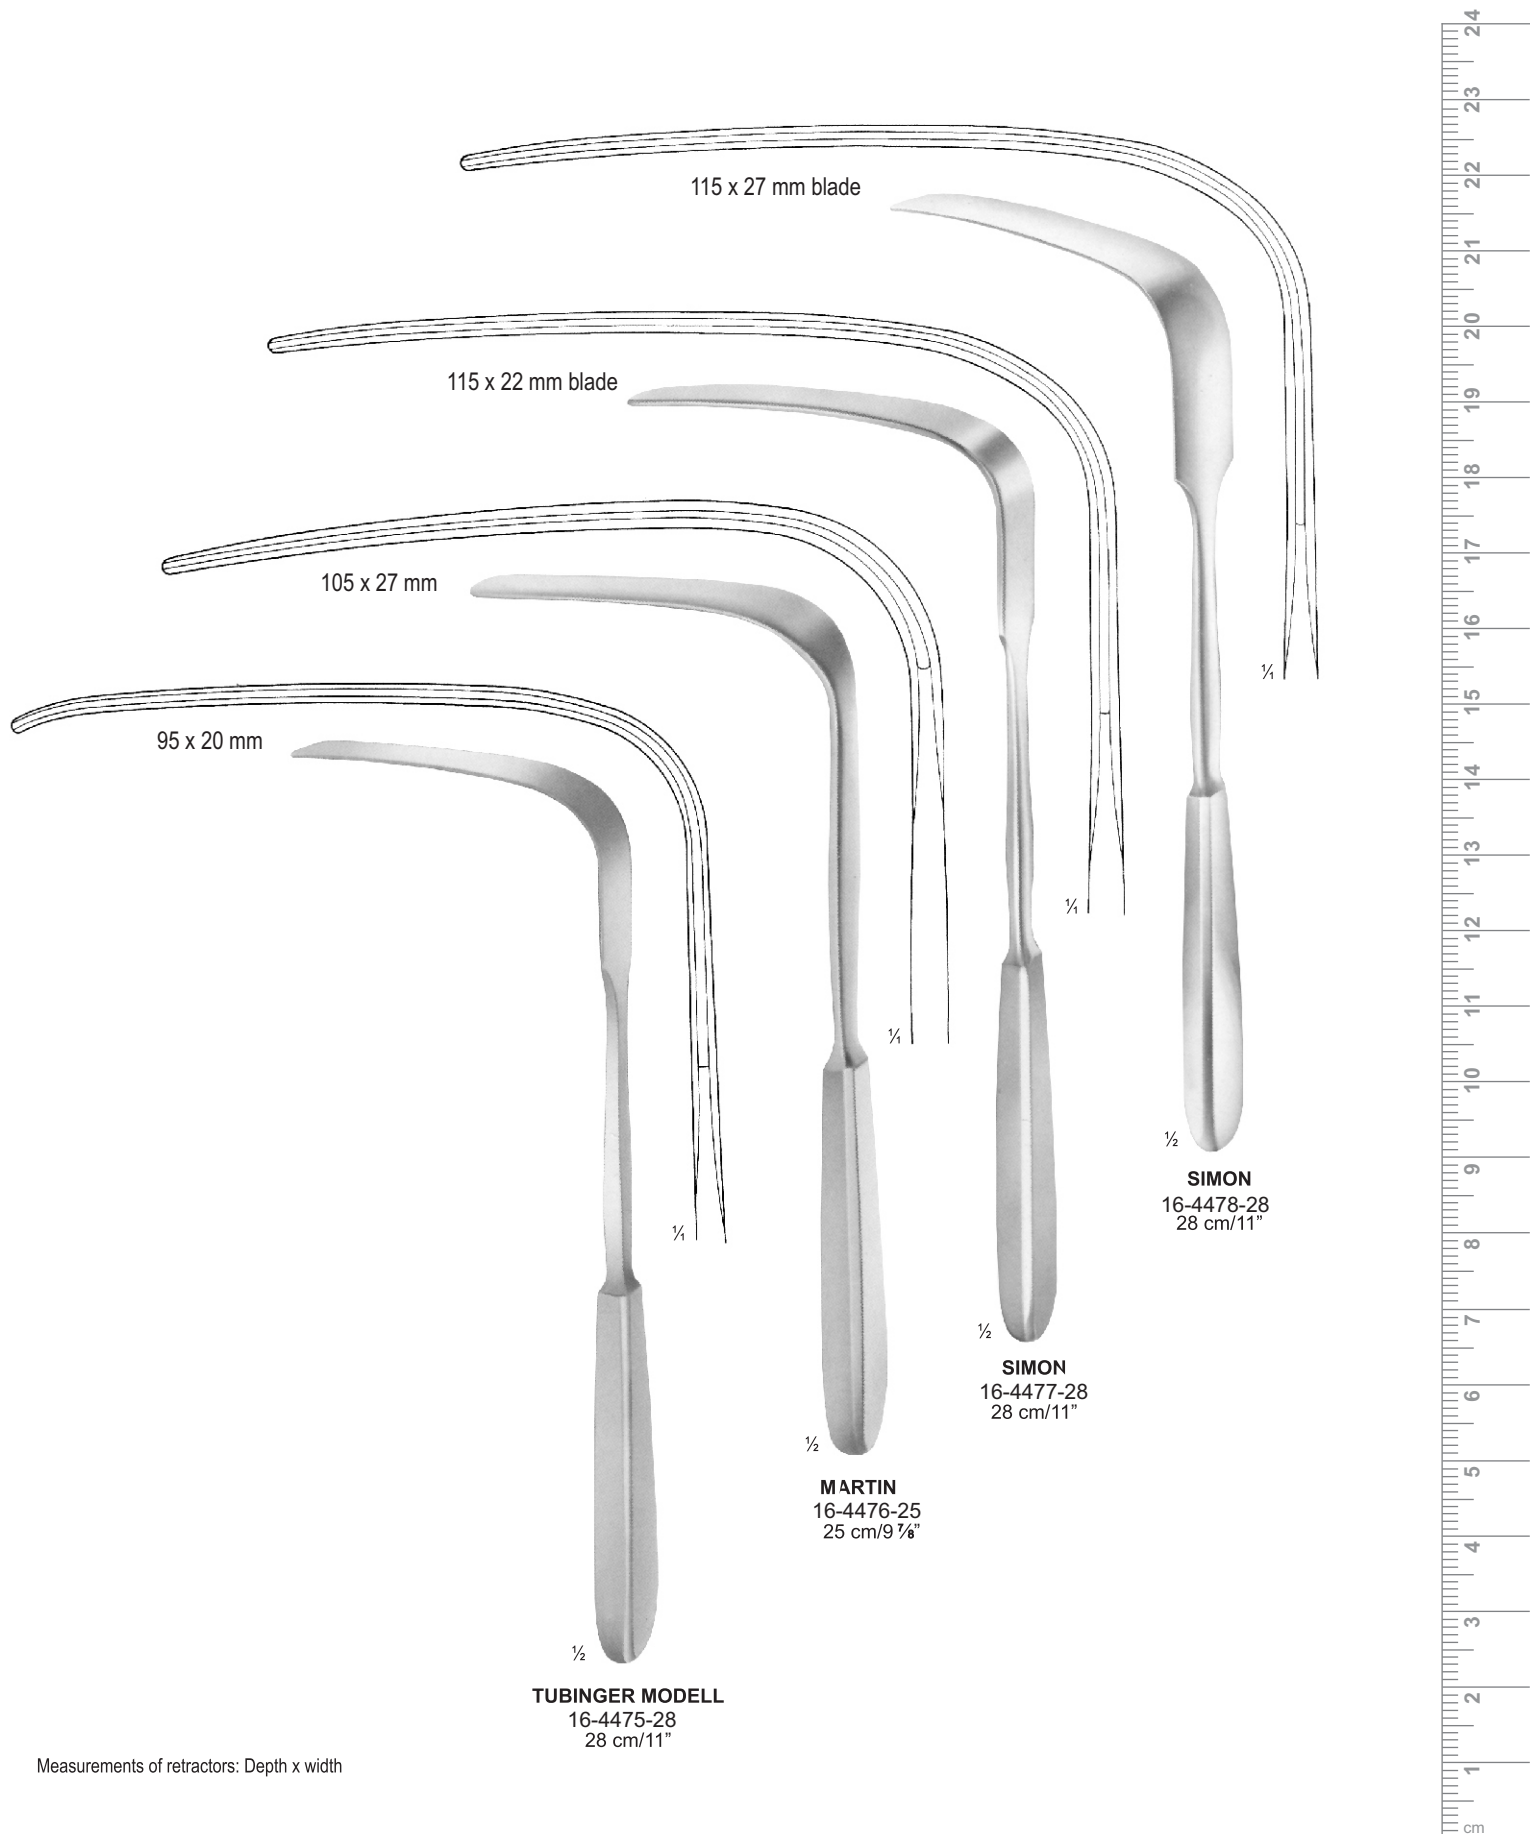

16-4471-28
 28 cm/11"
 52 x 70 mm

MIDDELDORPF

FRITSCH

16-4472-23
23.5 cm/9 1/4"
37 x 31 mm

16-4472-24
24 cm/9 1/2"
38 x 40 mm

16-4472-25
25 cm/9 7/8"
43 x 51 mm

16-4473-25
25 cm/9 7/8"
49 x 61 mm

16-4474-25
25.5 cm/10"
48 x 75 mm

Measurements of retractors: Depth x width

BRUNNER
25 cm/9 7/8"

BRUNNER
25.5 cm/10"

Fig. 2 = 137 x 65 mm

Fig. 1 = 137 x 44 mm

POLLOSON
 16-4496-27
 27 cm/10 ½"

HARRINGTON
 16-4497-32 = Fig. 1
 16-4498-32 = Fig. 2
 32 cm/12 ½"

16-4502-22
 45 x 15 mm

16-4503-22
 60 x 23 mm

16-4504-22
 72 x 20 mm

Measurements of retractors: Depth x Width

38 mm

50 mm

75 mm

DEAVER
16-4511-32
32 cm/12 1/2"

DEAVER
16-4512-31
31.5 cm/12 3/8"

DEAVER
16-4513-31
31.5 cm/12 3/8"

DEEVER-BABY

DEEVER

RETRACTORS

16-4516-29
 29.5 cm/11⁵/₈"
 width of blade 48 mm

16-4516-33
 33 cm/13"
 width of blade 63 mm

ALLISON