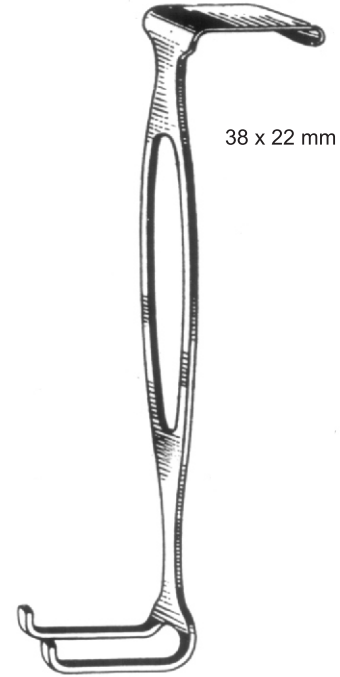

16-4373-16

blunt

16-4374-16

KEHLENGRIFF
16 cm/6 1/4"

16-4376-16

16-4375-16

16-4377-16

Measurements of retractors: Depth x Width

16 x 5 mm

CANNY RYALL
16-4378-15 15mm
16-4378-20 20mm
16-4378-25 25mm
16-4378-30 30mm

CANNY RYALL
16-4379-17 17 cm/6 3/4"

CANNY RYALL
16-4380-17 17 cm/6 3/4"

38 x 22 mm

CZERNEY
16-4381-17 17 cm/6 3/4"

16-4382-23

16-4383-23

16-4384-23

Sharp

KOCHER
 22 cm/8 1/2"
 16-4385-22 40 x 10 mm
 16-4386-22 40 x 15 mm
 16-4387-22 40 x 20 mm

16-4388-21

MIDDELDORPF

14 x 17 mm
 21.5 cm/8 1/2"

16-4389-21

20 x 22 mm
 22 cm/8 1/2"

16-4390-22

16-4391-21

26 x 30 mm
 23.5 cm/9 1/4"

16-4392-23

16-4393-23

MIDDELDORPF

Measurements of retractors: Depth x Width