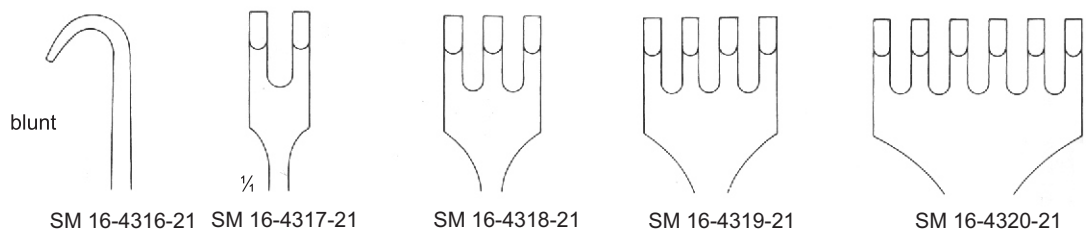

SM 16-4308-13
13.5 cm/5 3/8"

SM 16-4309-16

SM 16-4310-16

16 cm/6 1/4"

Measurements of retractors: Depth x Width

VOLKMANN
 21.5 cm/8 1/2"

CUSHING
 SM 16-4321-21
 21.5 cm/8 1/2"
 SM 16-4322-25
 25 cm/10"

CUSHING
 SM 16-4323-21
 24.5 cm/9 5/8"
 SM 16-4324-28
 28 cm/11"