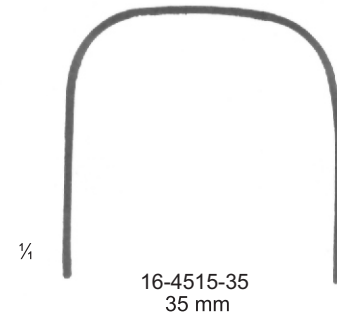

Measurements of retractors: Depth x width

BRUNNER
25 cm/9 7/8"

BRUNNER
25.5 cm/10"

Fig. 2 = 137 x 65 mm

Fig. 1 = 137 x 44 mm

POLLOSON
 16-4496-27
 27 cm/10 ½"

HARRINGTON
 16-4497-32 = Fig. 1
 16-4498-32 = Fig. 2
 32 cm/12 ½"

16-4502-22
 45 x 15 mm

16-4503-22
 60 x 23 mm

16-4504-22
 72 x 20 mm

Measurements of retractors: Depth x Width

38 mm

50 mm

75 mm

DEAVER
16-4511-32
32 cm/12 1/2"

DEAVER
16-4512-31
31.5 cm/12 3/8"

DEAVER
16-4513-31
31.5 cm/12 3/8"

DEEVER-BABY

DEEVER

RETRACTORS

16-4516-29
 29.5 cm/11⁵/₈"
 width of blade 48 mm

16-4516-33
 33 cm/13"
 width of blade 63 mm

ALLISON

16-4517-29
 29.5 cm/11⁵/₈"
 width of blade 132 mm

ALLISON

1/4

HIBBS

16-4518-75 75 x 25 mm
 16-4518-50 50 x 19 mm
 16-4518-25 25 x 13 mm

Measurements of retractors: Depth x Width

MIKULICZ
25 cm/9 7/8"

MIKULICZ
 16-4522-26
 26 cm/10 3/8"