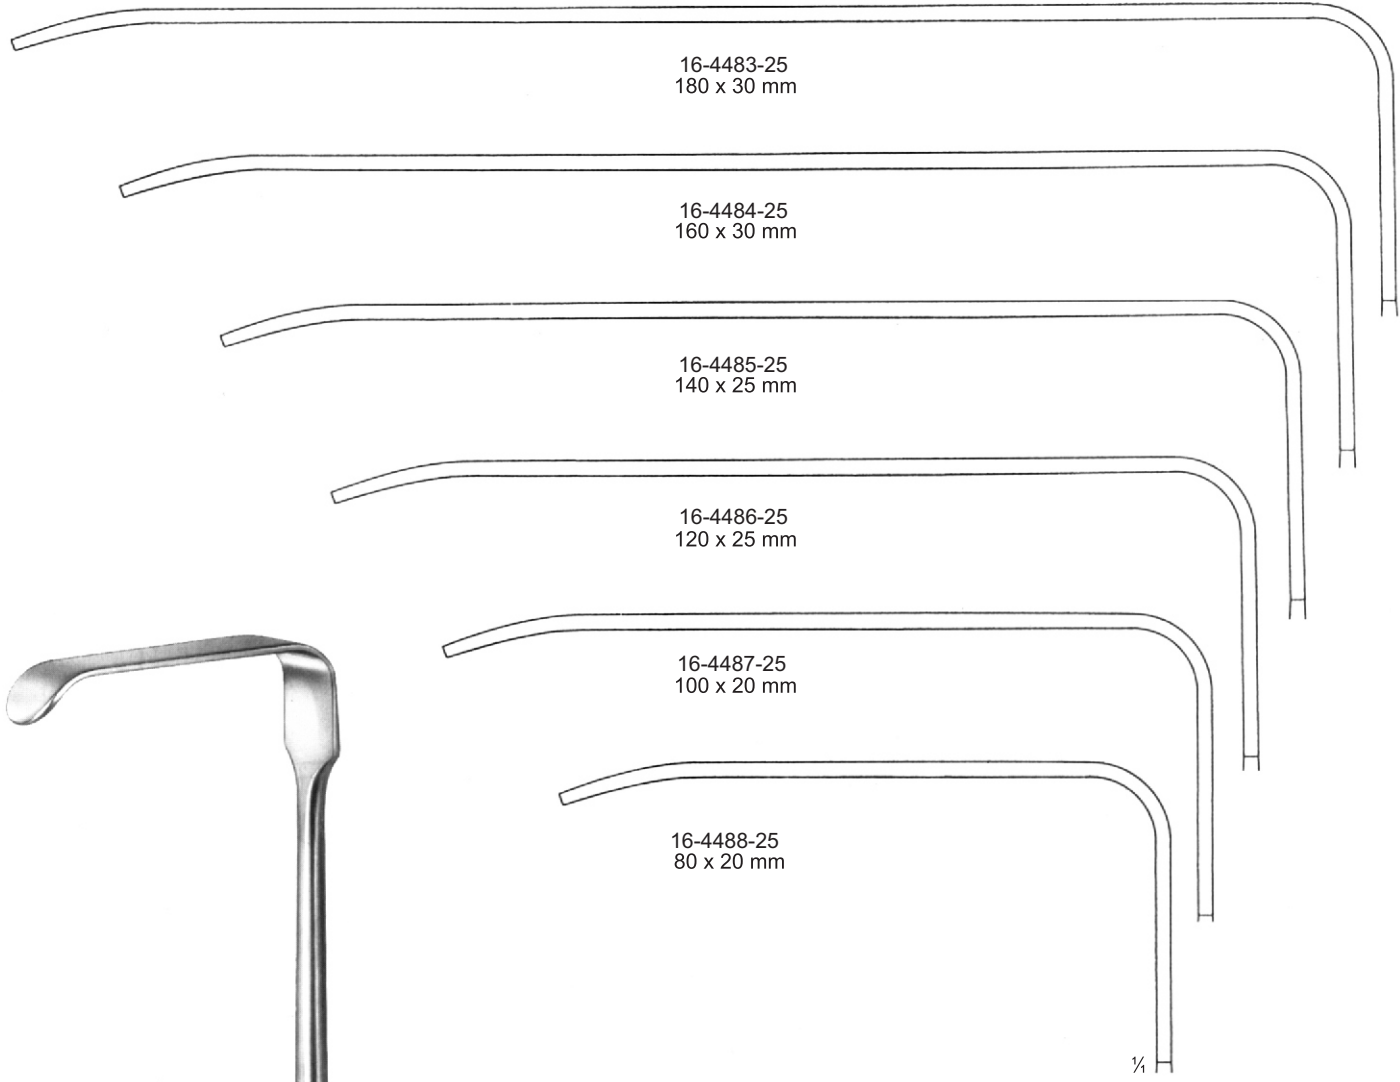

16-4471-28
 28 cm/11"
 52 x 70 mm

MIDDELDORPF

FRITSCH

16-4472-23
23.5 cm/9 1/4"
37 x 31 mm

16-4472-24
24 cm/9 1/2"
38 x 40 mm

16-4472-25
25 cm/9 7/8"
43 x 51 mm

16-4473-25
25 cm/9 7/8"
49 x 61 mm

16-4474-25
25.5 cm/10"
48 x 75 mm

Measurements of retractors: Depth x width

BRUNNER
25 cm/9 7/8"

BRUNNER
25.5 cm/10"

Fig. 2 = 137 x 65 mm

Fig. 1 = 137 x 44 mm

POLLOSON
 16-4496-27
 27 cm/10 ½"

HARRINGTON
 16-4497-32 = Fig. 1
 16-4498-32 = Fig. 2
 32 cm/12 ½"

16-4502-22
 45 x 15 mm

16-4503-22
 60 x 23 mm

16-4504-22
 72 x 20 mm

Measurements of retractors: Depth x Width

38 mm

50 mm

75 mm

DEAVER
16-4511-32
32 cm/12 1/2"

DEAVER
16-4512-31
31.5 cm/12 3/8"

DEAVER
16-4513-31
31.5 cm/12 3/8"

DEEVER-BABY

DEEVER

RETRACTORS

16-4516-29
 29.5 cm/11⁵/₈"
 width of blade 48 mm

16-4516-33
 33 cm/13"
 width of blade 63 mm

ALLISON