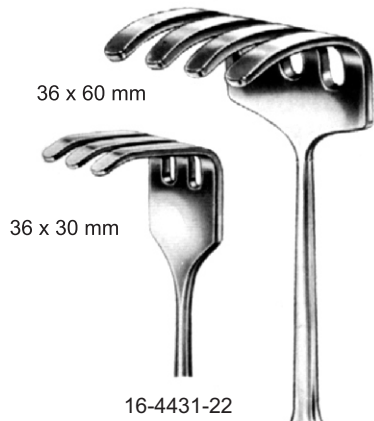

16-4383-23

16-4384-23

Sharp

KOCHER
 22 cm/8 1/2"
 16-4385-22 40 x 10 mm
 16-4386-22 40 x 15 mm
 16-4387-22 40 x 20 mm

16-4388-21

MIDDELDORPF

14 x 17 mm
 21.5 cm/8 1/2"

16-4389-21

20 x 22 mm
 22 cm/8 1/2"

16-4390-22

16-4391-21

26 x 30 mm
 23.5 cm/9 1/4"

16-4392-23

16-4393-23

MIDDELDORPF

Measurements of retractors: Depth x Width

VOLKMANN
21.5 cm/8 1/2"

Measurements of retractors: Depth x Width

KOCHER
 22 cm/8 1/2"

OLLIER
 16-4432-22
 22.5 cm/8 3/4"

WASSMUND
 16-4433-20
 20 cm/7 7/8"

Measurements of retractors: Depth x Width

16-4434-27
27 cm/10 1/2"