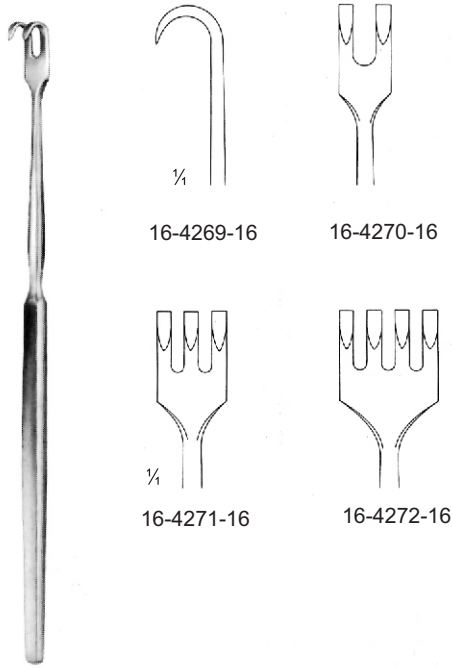

STRANDELL-STILLE
19 cm/7 1/2"

16-4247-19

16-4248-19
toothed

1/4
16-4249-19
19 x 12 mm

1/4
16-4250-19
21 x 14 mm

KOCHER
19 cm/7 1/2"

LANGENBECK
 22 cm/8 1/2"

LANGENBECK
 21 cm/8 1/4"

LANGENBECK
 16-4261-21
 21 cm/8 1/4"

LANGENBECK
 16-4262-21
 21 cm/8 1/4"

ZENKER

MINI-ZENKER
16-4263-18
18 cm/7 1/8"
10 X 3 mm

16-4264-25
25 cm/9 7/8"
35 X 8 mm

16-4265-26
26 cm/10 1/4"
60 X 12 mm

16-4266-27
27.5 cm/10 3/4"
75 X 12 mm

16-4267-29
29 cm/11 1/2"
85 X 20 mm

16-4268-30
30 cm/11 3/4"
100 X 25 mm

TRACHEAL
 16 cm/6 1/4"
 sharp

TRACHEAL
 16 cm/6 1/4"
 blunt

TRACHEAL
 16 cm/6 1/4"
 semi-sharp

17 cm/6 3/4"

sharp

blunt

16 cm/6 1/4"
flexible

sharp

blunt

16 cm/6 1/4"

sharp

blunt

VESSEL HOOK
SM 16-4299-12
12 cm/4 3/4"

VOLKMANN
11.5 cm/4 1/2"