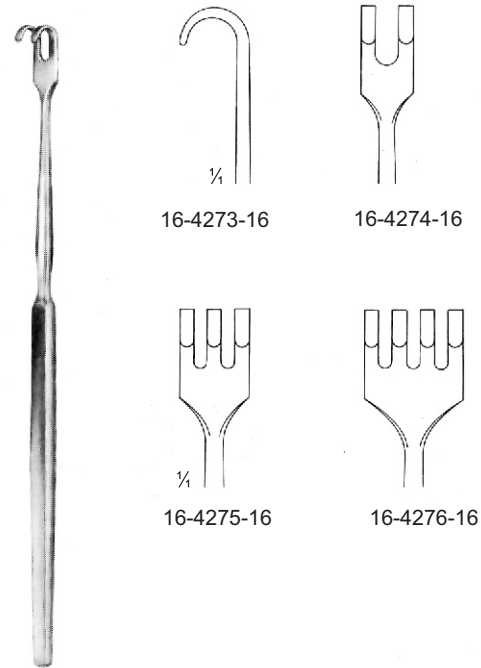

STRANDELL-STILLE
19 cm/7 1/2"

16-4247-19

16-4248-19
toothed

1/4
16-4249-19
19 x 12 mm

1/4
16-4250-19
21 x 14 mm

KOCHER
19 cm/7 1/2"

LANGENBECK
 22 cm/8 1/2"

LANGENBECK
 21 cm/8 1/4"

LANGENBECK
 16-4261-21
 21 cm/8 1/4"

LANGENBECK
 16-4262-21
 21 cm/8 1/4"

ZENKER

MINI-ZENKER
16-4263-18
18 cm/7 1/8"
10 X 3 mm

16-4264-25
25 cm/9 7/8"
35 X 8 mm

16-4265-26
26 cm/10 1/4"
60 X 12 mm

16-4266-27
27.5 cm/10 3/4"
75 X 12 mm

16-4267-29
29 cm/11 1/2"
85 X 20 mm

16-4268-30
30 cm/11 3/4"
100 X 25 mm

TRACHEAL
 16 cm/6 1/4"
 sharp

TRACHEAL
 16 cm/6 1/4"
 blunt

TRACHEAL
 16 cm/6 1/4"
 semi-sharp

17 cm/6 3/4"

sharp

blunt

16 cm/6 1/4"
flexible

sharp

blunt

16 cm/6 1/4"

sharp

blunt

VESSEL HOOK
SM 16-4299-12
12 cm/4 3/4"

VOLKMANN
11.5 cm/4 1/2"