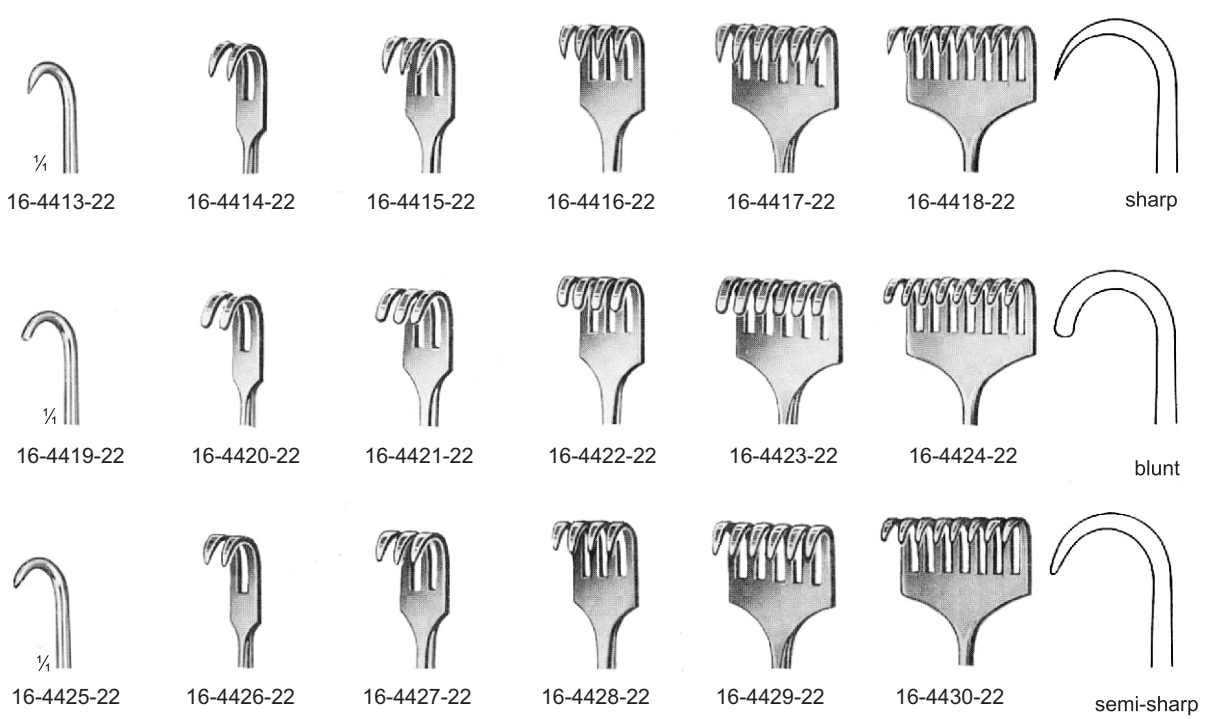

OLLIER
16-4432-22
22.5 cm/8 3/4"