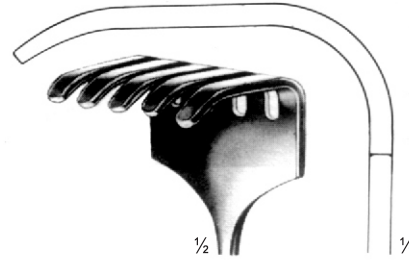

16-4436-25
45 x 50 mm