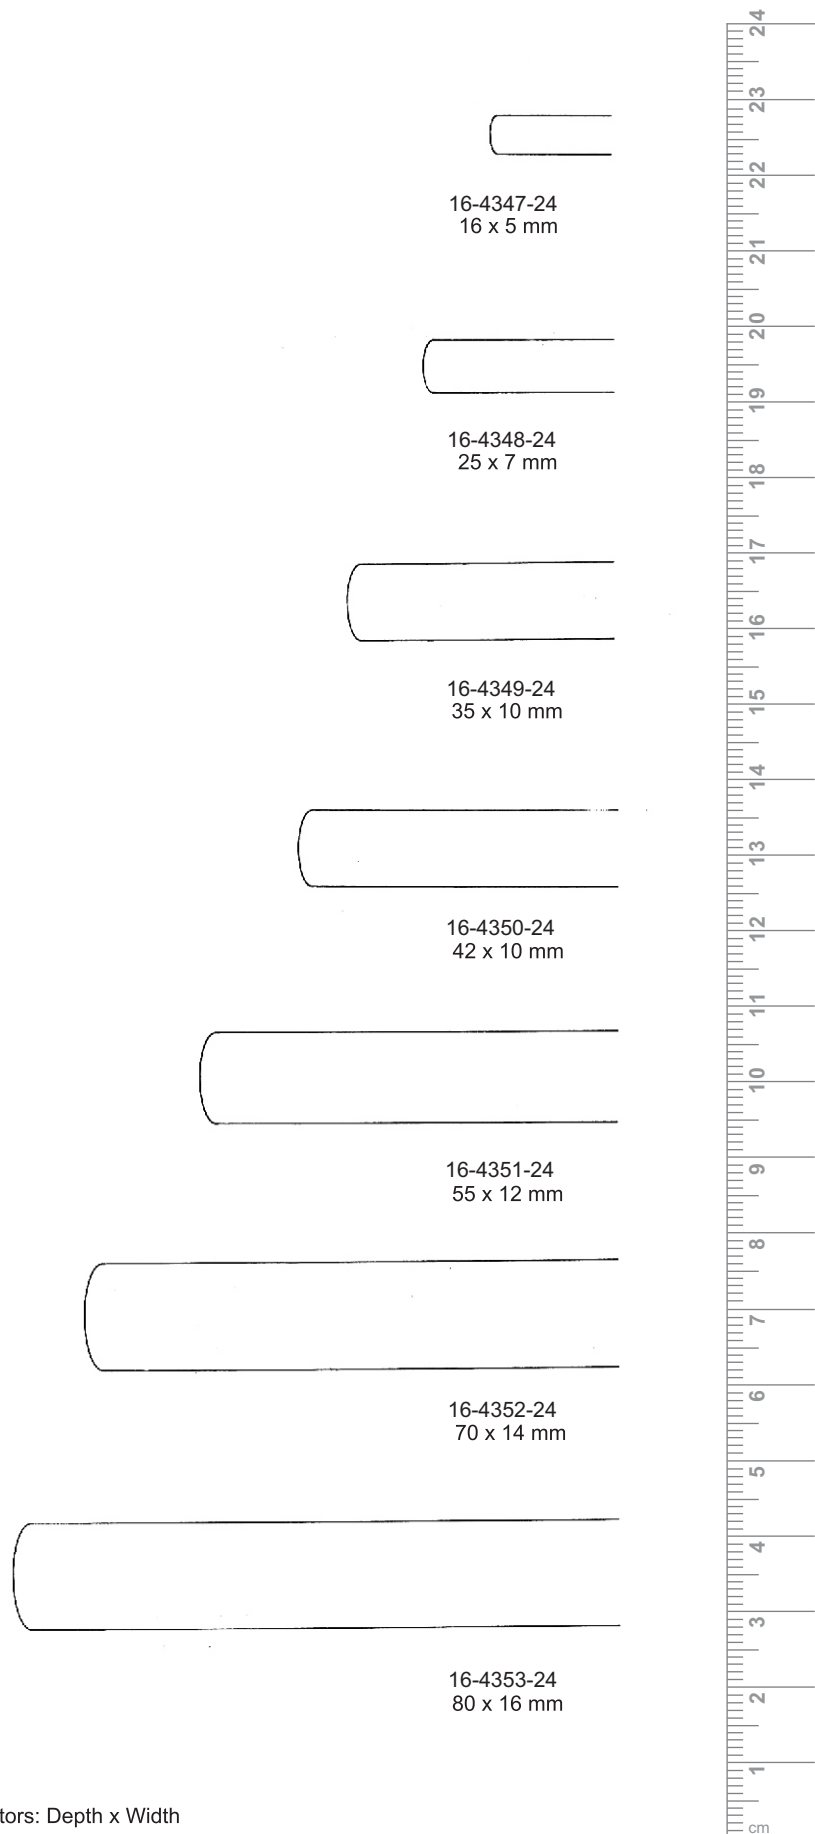

Measurements of retractors: Depth x Width

KOCHER-LANGENBECK
21.5 cm/8 1/2"

16-4339-21
21.5 cm/8 1/2"
25 x 10 mm

16-4340-21
21.5 cm/8 1/2"
40 x 13 mm

16-4341-21
21.5 cm/8 1/2"
60 x 13 mm

16-4342-21
21.5 cm/8 1/2"
40 x 18 mm

16-4343-21
21.5 cm/8 1/2"
60 x 18 mm

16-4344-21
21.5 cm/8 1/2"
85 x 18 mm

16-4345-21
21.5 cm/8 1/2"
60 x 25 mm

16-4346-21
21.5 cm/8 1/2"
85 x 25 mm

Measurements of retractors: Depth x Width

OBWEGESER
 24 cm/9 1/2"
 bent downwards

Measurements of retractors: Depth x Width

OBWEGESER
24cm/9 1/2"
bent upward

16-4354-24
16 x 5 mm

16-4355-24
25 x 7 mm

16-4356-24
35 x 10 mm

16-4357-24
42 x 10 mm

16-4358-24
55 x 12 mm

16-4359-24
70 x 14 mm

20 x 22 mm
 22 cm/8 1/2"

16-4390-22

16-4391-21

26 x 30 mm
 23.5 cm/9 1/4"

16-4392-23

16-4393-23

MIDDELDORPF

Measurements of retractors: Depth x Width