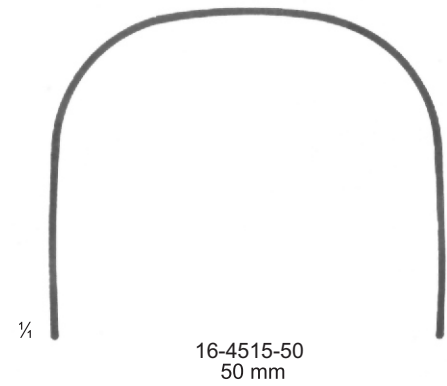

Measurements of retractors: Depth x width

BRUNNER
25 cm/9 7/8"

BRUNNER
25.5 cm/10"

Fig. 2 = 137 x 65 mm

Fig. 1 = 137 x 44 mm

POLLOSON
 16-4496-27
 27 cm/10 ½"

HARRINGTON
 16-4497-32 = Fig. 1
 16-4498-32 = Fig. 2
 32 cm/12 ½"

16-4502-22
 45 x 15 mm

16-4503-22
 60 x 23 mm

16-4504-22
 72 x 20 mm

Measurements of retractors: Depth x Width

38 mm

50 mm

75 mm

DEAVER
16-4511-32
32 cm/12 1/2"

DEAVER
16-4512-31
31.5 cm/12 3/8"

DEAVER
16-4513-31
31.5 cm/12 3/8"

DEEVER-BABY

DEEVER

RETRACTORS

16-4516-29
 29.5 cm/11⁵/₈"
 width of blade 48 mm

16-4516-33
 33 cm/13"
 width of blade 63 mm

ALLISON

16-4517-29
 29.5 cm/11⁵/₈"
 width of blade 132 mm

ALLISON

1/4

HIBBS

16-4518-75 75 x 25 mm
 16-4518-50 50 x 19 mm
 16-4518-25 25 x 13 mm

Measurements of retractors: Depth x Width

MIKULICZ
25 cm/9 7/8"

MIKULICZ
 16-4522-26
 26 cm/10 3/8"