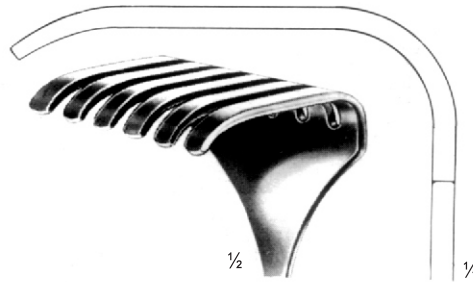

16-4437-25
50 x 60 mm