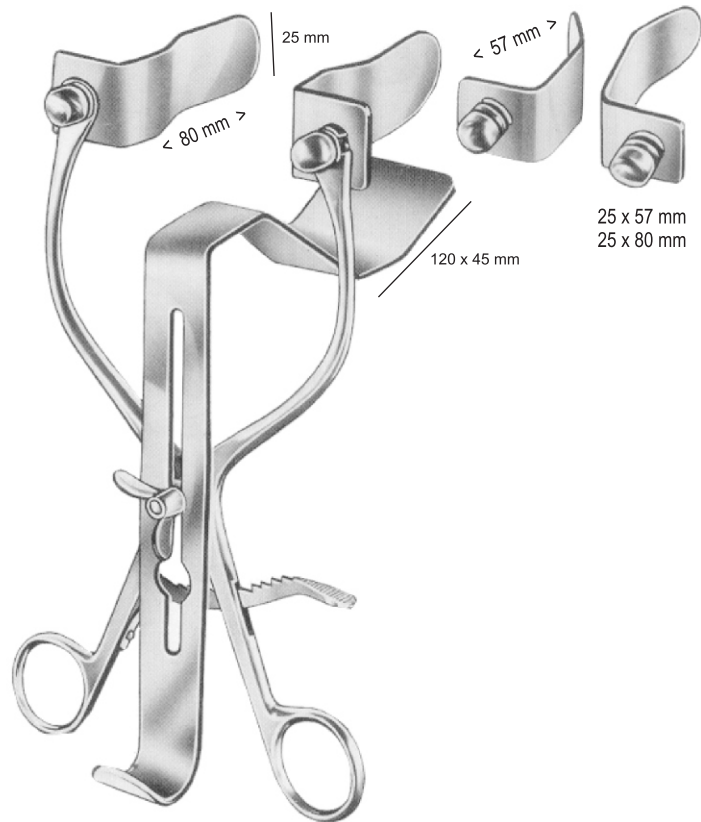

16-4502-22
 45 x 15 mm

16-4503-22
 60 x 23 mm

16-4504-22
 72 x 20 mm

Measurements of retractors: Depth x Width

38 mm

50 mm

75 mm

DEAVER
16-4511-32
32 cm/12 1/2"

DEAVER
16-4512-31
31.5 cm/12 3/8"

DEAVER
16-4513-31
31.5 cm/12 3/8"

DEEVER-BABY

DEEVER

RETRACTORS

16-4516-29
 29.5 cm/11⁵/₈"
 width of blade 48 mm

16-4516-33
 33 cm/13"
 width of blade 63 mm

ALLISON

16-4517-29
 29.5 cm/11⁵/₈"
 width of blade 132 mm

ALLISON

1/4

HIBBS

16-4518-75 75 x 25 mm
 16-4518-50 50 x 19 mm
 16-4518-25 25 x 13 mm

Measurements of retractors: Depth x Width

MIKULICZ
25 cm/9 7/8"

MIKULICZ
 16-4522-26
 26 cm/10 3/8"

KELLY

THOMSON-WALKER
16-4803-25

MILLIN
16-4804-25

Measurements of retractors: Depth x Width