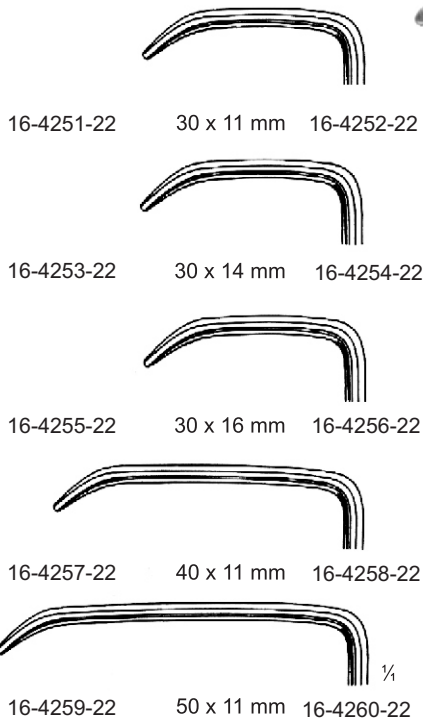

1/4
10 x 6 mm
16-4240-15

1/4
20 x 6 mm
16-4241-15

LAHEY
16-4242-19
19 cm/7 1/2"

LITTLE
16-4243-20
20 cm/7 7/8"

KLAPP
17.5 cm/6 7/8"

1/4
16-4244-17
13 x 6 mm

1/4
16-4245-17
12 x 11 mm

1/4
16-4246-17
15 x 12 mm

STRANDELL-STILLE
19 cm/7 1/2"

16-4247-19

16-4248-19
toothed

1/4
16-4249-19
19 x 12 mm

1/4
16-4250-19
21 x 14 mm

KOCHER
19 cm/7 1/2"

LANGENBECK
 22 cm/8 1/2"

LANGENBECK
 21 cm/8 1/4"

20 x 22 mm
 22 cm/8 1/2"

16-4390-22

16-4391-21

26 x 30 mm
 23.5 cm/9 1/4"

16-4392-23

16-4393-23

MIDDELDORPF

Measurements of retractors: Depth x Width

16-4435-25
40 x 40 mm

16-4436-25
45 x 50 mm

16-4437-25
50 x 60 mm

16-4438-25
70 x 70 mm

ISRAEL
25 cm/9 7/8"

Measurements of retractors: Depth x Width

Fig. 1
16-4443-26
26 cm/10 1/4"
25 x 20 mm
30 x 28 mm

Fig. 2
16-4444-27
27.5 cm/10 3/4"
43 x 38 mm
63 x 44 mm