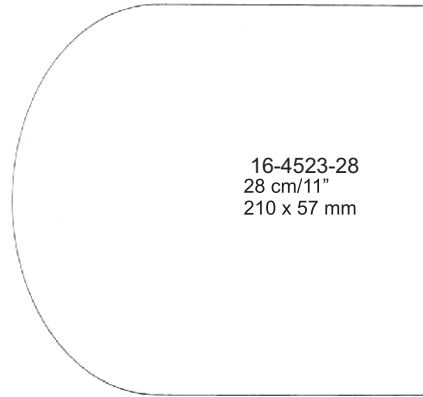

Measurements of retractors: Depth x width

BRUNNER
25 cm/9 7/8"

BRUNNER
25.5 cm/10"

Fig. 2 = 137 x 65 mm

Fig. 1 = 137 x 44 mm

POLLOSON
 16-4496-27
 27 cm/10 ½"

HARRINGTON
 16-4497-32 = Fig. 1
 16-4498-32 = Fig. 2
 32 cm/12 ½"

16-4502-22
 45 x 15 mm

16-4503-22
 60 x 23 mm

16-4504-22
 72 x 20 mm

Measurements of retractors: Depth x Width

38 mm

50 mm

75 mm

DEAVER
16-4511-32
32 cm/12 1/2"

DEAVER
16-4512-31
31.5 cm/12 3/8"

DEAVER
16-4513-31
31.5 cm/12 3/8"

DEEVER-BABY

DEEVER

RETRACTORS

16-4516-29
 29.5 cm/11⁵/₈"
 width of blade 48 mm

16-4516-33
 33 cm/13"
 width of blade 63 mm

ALLISON

16-4517-29
 29.5 cm/11⁵/₈"
 width of blade 132 mm

ALLISON

1/4

HIBBS

16-4518-75 75 x 25 mm
 16-4518-50 50 x 19 mm
 16-4518-25 25 x 13 mm

Measurements of retractors: Depth x Width

MIKULICZ
25 cm/9 7/8"

MIKULICZ
 16-4522-26
 26 cm/10 3/8"