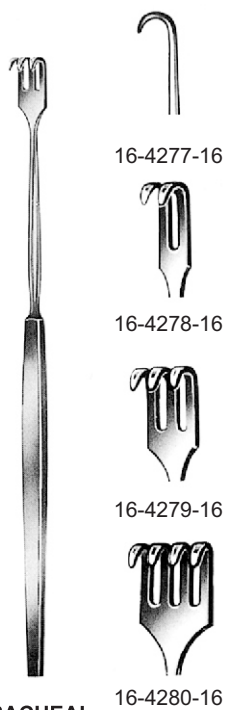

LANGENBECK
 16-4261-21
 21 cm/8 1/4"

LANGENBECK
 16-4262-21
 21 cm/8 1/4"

ZENKER

MINI-ZENKER
16-4263-18
18 cm/7 1/8"
10 X 3 mm

16-4264-25
25 cm/9 7/8"
35 X 8 mm

16-4265-26
26 cm/10 1/4"
60 X 12 mm

16-4266-27
27.5 cm/10 3/4"
75 X 12 mm

16-4267-29
29 cm/11 1/2"
85 X 20 mm

16-4268-30
30 cm/11 3/4"
100 X 25 mm

TRACHEAL
 16 cm/6 1/4"
 sharp

TRACHEAL
 16 cm/6 1/4"
 blunt

TRACHEAL
 16 cm/6 1/4"
 semi-sharp

17 cm/6 3/4"

sharp

blunt

16 cm/6 1/4"
flexible

sharp

blunt

16 cm/6 1/4"

sharp

blunt

VESSEL HOOK
SM 16-4299-12
12 cm/4 3/4"

VOLKMANN
11.5 cm/4 1/2"

SM 16-4308-13
13.5 cm/5 3/8"

SM 16-4309-16

SM 16-4310-16

16 cm/6 1/4"

Measurements of retractors: Depth x Width

VOLKMANN
 21.5 cm/8 1/2"

CUSHING
 SM 16-4321-21
 21.5 cm/8 1/2"
 SM 16-4322-25
 25 cm/10"

CUSHING
 SM 16-4323-21
 24.5 cm/9 5/8"
 SM 16-4324-28
 28 cm/11"