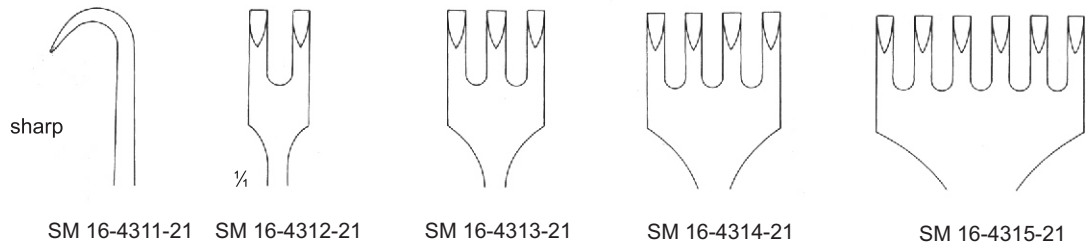

SM 16-4308-13
13.5 cm/5 3/8"

SM 16-4309-16

SM 16-4310-16

16 cm/6 1/4"

Measurements of retractors: Depth x Width

VOLKMANN
 21.5 cm/8 1/2"

CUSHING
 SM 16-4321-21
 21.5 cm/8 1/2"
 SM 16-4322-25
 25 cm/10"

CUSHING
 SM 16-4323-21
 24.5 cm/9 5/8"
 SM 16-4324-28
 28 cm/11"