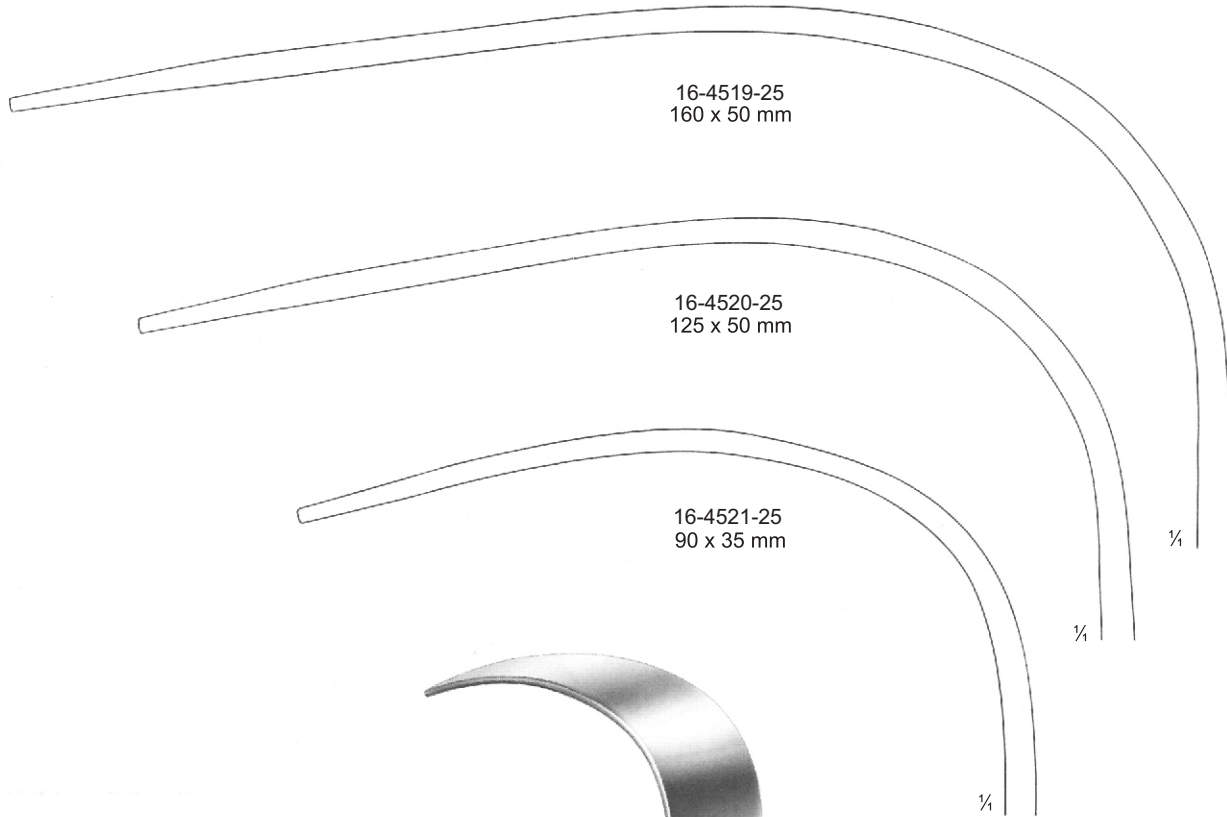

Measurements of retractors: Depth x width

BRUNNER
25 cm/9 7/8"

BRUNNER
25.5 cm/10"

Fig. 2 = 137 x 65 mm

Fig. 1 = 137 x 44 mm

POLLOSON
 16-4496-27
 27 cm/10 ½"

HARRINGTON
 16-4497-32 = Fig. 1
 16-4498-32 = Fig. 2
 32 cm/12 ½"

DEAVER
16-4512-31
31.5 cm/12 3/8"

DEAVER
16-4513-31
31.5 cm/12 3/8"

DEEVER-BABY

DEEVER

RETRACTORS

16-4516-29
 29.5 cm/11⁵/₈"
 width of blade 48 mm

16-4516-33
 33 cm/13"
 width of blade 63 mm

ALLISON

16-4517-29
 29.5 cm/11⁵/₈"
 width of blade 132 mm

ALLISON

1/4

HIBBS

16-4518-75 75 x 25 mm
 16-4518-50 50 x 19 mm
 16-4518-25 25 x 13 mm

Measurements of retractors: Depth x Width

MIKULICZ
25 cm/9 7/8"

MIKULICZ
 16-4522-26
 26 cm/10 3/8"

KELLY

THOMSON-WALKER
16-4803-25

MILLIN
16-4804-25

Measurements of retractors: Depth x Width