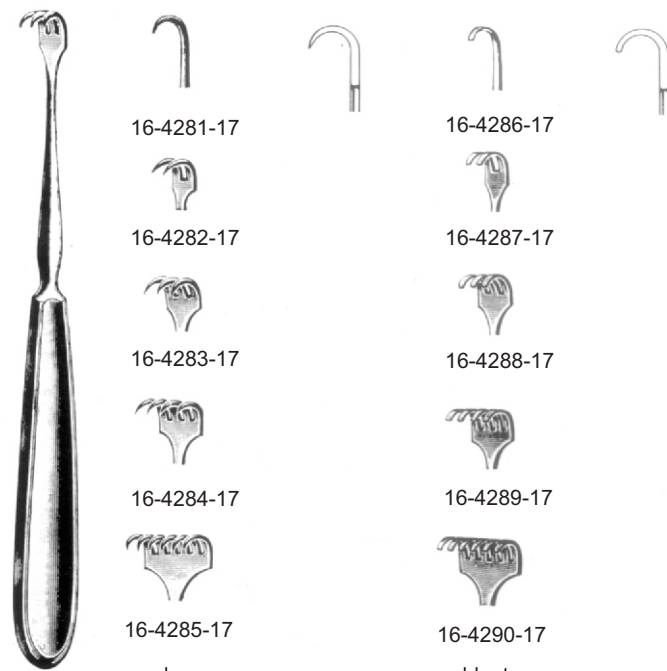

16-4267-29
29 cm/11 1/2"
85 X 20 mm

16-4268-30
30 cm/11 3/4"
100 X 25 mm

TRACHEAL
 16 cm/6 1/4"
 sharp

TRACHEAL
 16 cm/6 1/4"
 blunt

TRACHEAL
 16 cm/6 1/4"
 semi-sharp

17 cm/6 3/4"

sharp

blunt

16 cm/6 1/4"
flexible

sharp

blunt

16 cm/6 1/4"

sharp

blunt

VESSEL HOOK
SM 16-4299-12
12 cm/4 3/4"

VOLKMANN
11.5 cm/4 1/2"