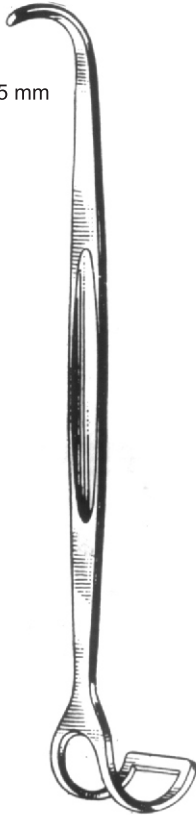

SM 16-4308-13
13.5 cm/5 3/8"

SM 16-4309-16

SM 16-4310-16

16 cm/6 1/4"

Measurements of retractors: Depth x Width

VOLKMANN
 21.5 cm/8 1/2"

CUSHING
 SM 16-4321-21
 21.5 cm/8 1/2"
 SM 16-4322-25
 25 cm/10"

CUSHING
 SM 16-4323-21
 24.5 cm/9 5/8"
 SM 16-4324-28
 28 cm/11"

16-4373-16

blunt

16-4374-16

KEHLENGRIFF
16 cm/6 1/4"

16-4376-16

16-4375-16

16-4377-16

Measurements of retractors: Depth x Width

16 x 5 mm

CANNY RYALL
16-4378-15 15mm
16-4378-20 20mm
16-4378-25 25mm
16-4378-30 30mm

CANNY RYALL
16-4379-17 17 cm/6 3/4"

CANNY RYALL
16-4380-17 17 cm/6 3/4"

38 x 22 mm

CZERNEY
16-4381-17 17 cm/6 3/4"

16-4382-23

20 x 22 mm
 22 cm/8 1/2"

16-4390-22

16-4391-21

26 x 30 mm
 23.5 cm/9 1/4"

16-4392-23

16-4393-23

MIDDELDORPF

Measurements of retractors: Depth x Width