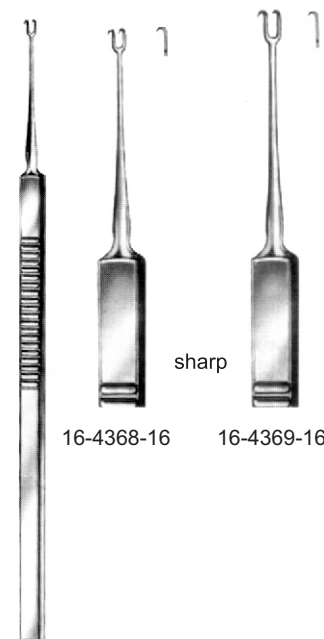

16-4343-21
21.5 cm/8 1/2"
60 x 18 mm

16-4344-21
21.5 cm/8 1/2"
85 x 18 mm

16-4345-21
21.5 cm/8 1/2"
60 x 25 mm

16-4346-21
21.5 cm/8 1/2"
85 x 25 mm

Measurements of retractors: Depth x Width

OBWEGESER
 24 cm/9 1/2"
 bent downwards

16-4360-24
80 x 16 mm

Measurements of retractors: Depth x Width

sharp
16-4361-16
blunt
16-4362-16

GRAEFE
16 cm/6 1/4"

16-4363-16 16-4364-16 16-4365-16 16-4366-16

GRAEFE
16 cm/6 1/4"

O'CONNOR
16-4367-16
16 cm/6 1/4"