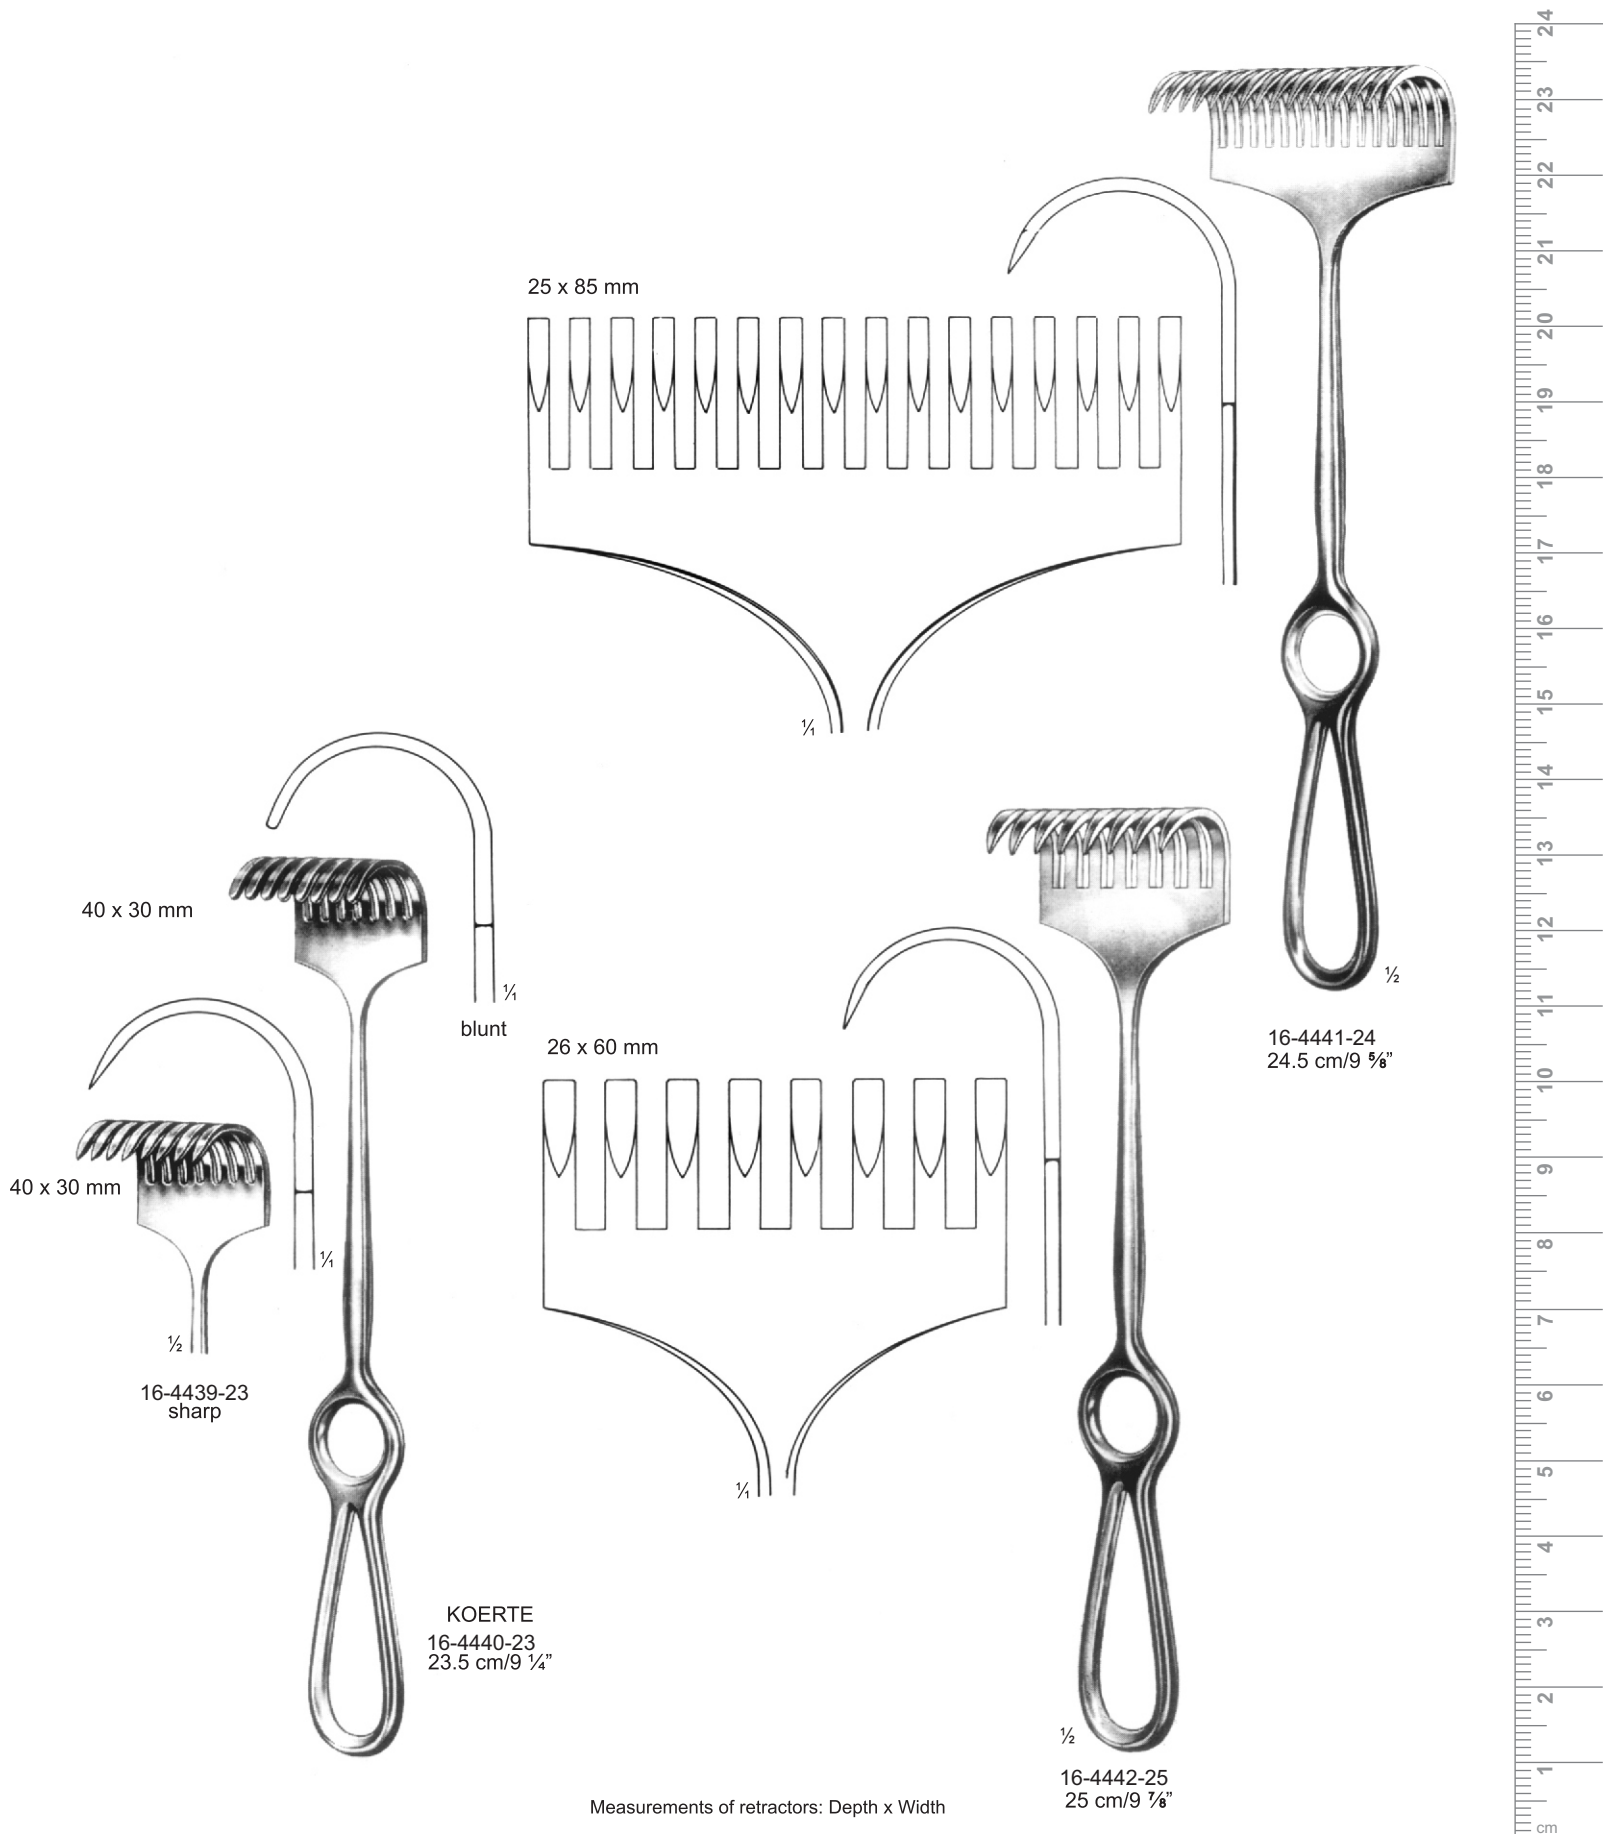

VOLKMANN
21.5 cm/8 1/2"

Measurements of retractors: Depth x Width

KOCHER
 22 cm/8 1/2"

OLLIER
 16-4432-22
 22.5 cm/8 3/4"

WASSMUND
 16-4433-20
 20 cm/7 7/8"

Measurements of retractors: Depth x Width

16-4434-27
27 cm/10 1/2"

16-4435-25
40 x 40 mm

16-4436-25
45 x 50 mm

16-4437-25
50 x 60 mm

16-4438-25
70 x 70 mm

ISRAEL
25 cm/9 7/8"

Measurements of retractors: Depth x Width

Fig. 1
16-4443-26
26 cm/10 1/4"
25 x 20 mm
30 x 28 mm

Fig. 2
16-4444-27
27.5 cm/10 3/4"
43 x 38 mm
63 x 44 mm

RICHARDSON-EASTMAN
16-4445-1
Set Fig. 1 + 2

RICHARDSON

RICHARDSON
16-4448-24
24 cm/9 1/2"

KELLY
16-4449-26 62 x 50 mm
16-4450-26 70 X 65 mm
26 cm/10 1/4"

16-4446-23
23.5 cm/9 1/4"
25 x 21 mm

16-4446-24
24 cm/9 1/2"
30 x 29 mm

DEAVER
16-4512-31
31.5 cm/12 3/8"

DEAVER
16-4513-31
31.5 cm/12 3/8"

DEEVER-BABY

DEEVER

RETRACTORS

16-4516-29
 29.5 cm/11⁵/₈"
 width of blade 48 mm

16-4516-33
 33 cm/13"
 width of blade 63 mm

ALLISON