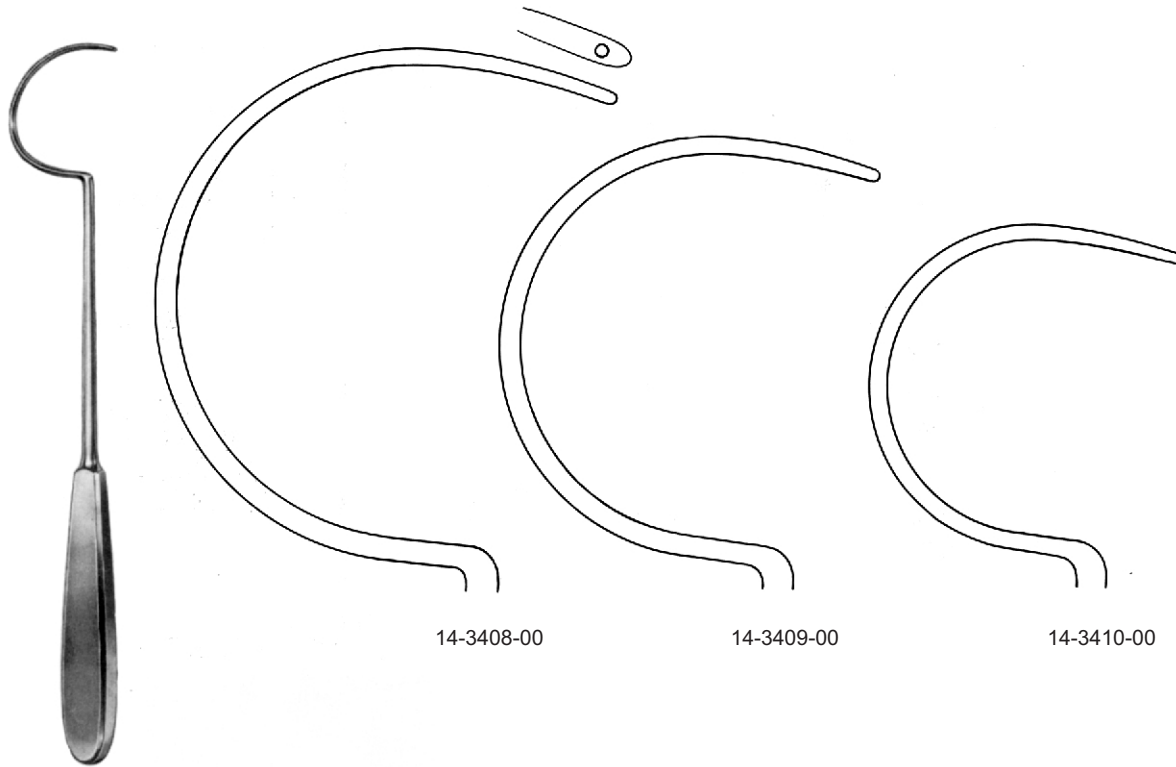

DEMEL
 14-3403-28
 28 cm/11"

LOUTE
 14-3404-21
 21 cm/8 1/4"

LLOYD
 14-3405-00

	soft	hard
0.2mm Ø	14-3406-02	
0.3mm Ø	14-3406-03	14-3407-03
0.4mm Ø	14-3406-04	14-3407-04
0.5mm Ø	14-3406-05	
0.6mm Ø	14-3406-06	14-3407-06
0.7mm Ø	14-3406-07	
0.8mm Ø	14-3406-08	14-3407-08
0.9mm Ø	14-3406-09	
1.0mm Ø	14-3406-10	14-3407-10
1.2mm Ø	14-3406-12	
1.5mm Ø	14-3406-15	