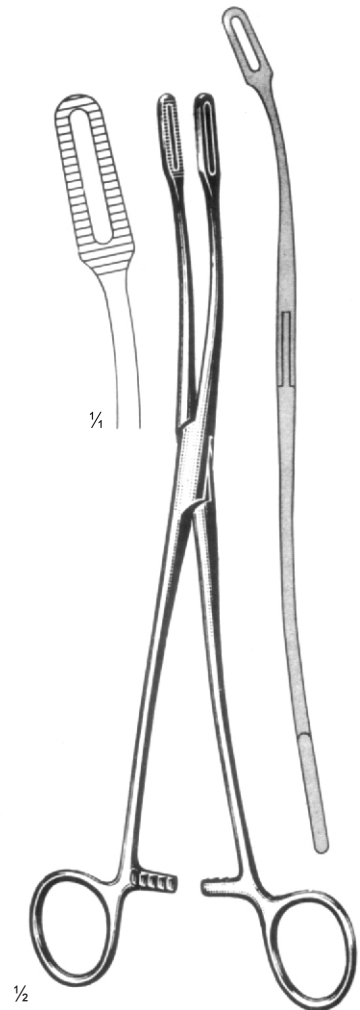

CHERON
 12-2818-25
 25 cm/9 7/8"

BOZEMANN
 12-2819-26
 26 cm/10 1/4"
 S-shaped

BOZEMANN
 12-2820-26
 26 cm/10 1/4"

BOZEMANN DOUGLAS
 12-2821-26
 26 cm/10 1/4"

FOERSTER

18 cm/7 1/8"
20 cm/7 7/8"
25 cm/9 7/8"

12-2822-18
12-2822-20
12-2822-25

12-2823-18
12-2823-20
12-2823-25

12-2824-18
12-2824-20
12-2824-25

12-2825-18
12-2825-20
12-2825-25

RAMPLEY

12-2826-18 18.5 cm/7 1/4"
12-2826-24 24.5 cm/9 5/8"

FOERSTER

25 cm/9 7/8"

12-2827-25 12-2828-25
Narrow

12-2829-25

RAMPLEY

12-2830-25
25 cm/9 7/8"

COTTON SWAB FORCEPS

BERGMANN-FOERSTER
 12-2831-24
 24 cm/9 1/2"

BERGMANN-FOERSTER
 12-2832-24
 24 cm/9 1/2"

FLETCHER (JAVERTS)
 12-2833-24
 24 cm/9 1/2"

FLETCHER (JAVERTS)
 12-2834-24
 24 cm/9 1/2"