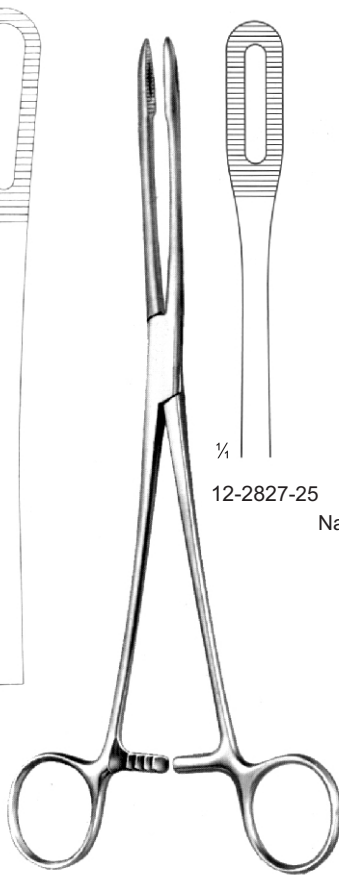

CHERON
 12-2818-25
 25 cm/9 7/8"

BOZEMANN
 12-2819-26
 26 cm/10 1/4"
 S-shaped

BOZEMANN
 12-2820-26
 26 cm/10 1/4"

BOZEMANN DOUGLAS
 12-2821-26
 26 cm/10 1/4"

FOERSTER

18 cm/7 1/8"
20 cm/7 7/8"
25 cm/9 7/8"

12-2822-18
12-2822-20
12-2822-25

12-2823-18
12-2823-20
12-2823-25

12-2824-18
12-2824-20
12-2824-25

12-2825-18
12-2825-20
12-2825-25

RAMPLEY

12-2826-18 18.5 cm/7 1/4"
12-2826-24 24.5 cm/9 5/8"

FOERSTER

25 cm/9 7/8"

12-2827-25 12-2828-25
Narrow

12-2829-25

RAMPLEY

12-2830-25
25 cm/9 7/8"

COTTON SWAB FORCEPS

BERGMANN-FOERSTER
 12-2831-24
 24 cm/9 1/2"

BERGMANN-FOERSTER
 12-2832-24
 24 cm/9 1/2"

FLETCHER (JAVERTS)
 12-2833-24
 24 cm/9 1/2"

FLETCHER (JAVERTS)
 12-2834-24
 24 cm/9 1/2"