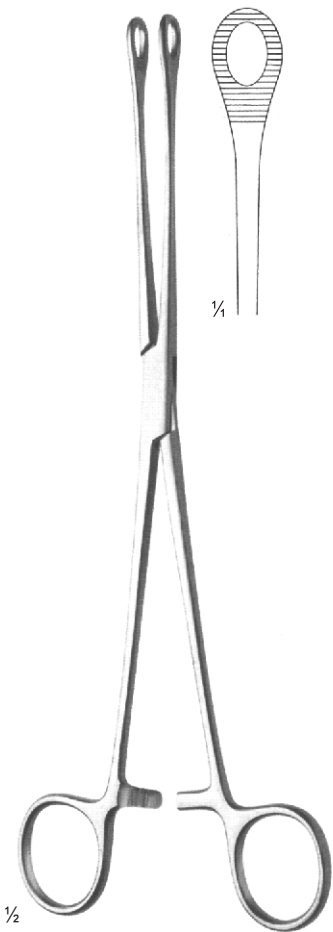

CHERON
 12-2818-25
 25 cm/9 7/8"

BOZEMANN
 12-2819-26
 26 cm/10 1/4"
 S-shaped

BOZEMANN
 12-2820-26
 26 cm/10 1/4"

BOZEMANN DOUGLAS
 12-2821-26
 26 cm/10 1/4"

FOERSTER

18 cm/7 1/8"
20 cm/7 7/8"
25 cm/9 7/8"

12-2822-18
12-2822-20
12-2822-25

12-2823-18
12-2823-20
12-2823-25

12-2824-18
12-2824-20
12-2824-25

12-2825-18
12-2825-20
12-2825-25

RAMPLEY

12-2826-18 18.5 cm/7 1/4"
12-2826-24 24.5 cm/9 5/8"

FOERSTER

25 cm/9 7/8"

12-2827-25 12-2828-25
Narrow

12-2829-25

RAMPLEY

12-2830-25
25 cm/9 7/8"

COTTON SWAB FORCEPS

BERGMANN-FOERSTER
 12-2831-24
 24 cm/9 1/2"

BERGMANN-FOERSTER
 12-2832-24
 24 cm/9 1/2"

FLETCHER (JAVERTS)
 12-2833-24
 24 cm/9 1/2"

FLETCHER (JAVERTS)
 12-2834-24
 24 cm/9 1/2"