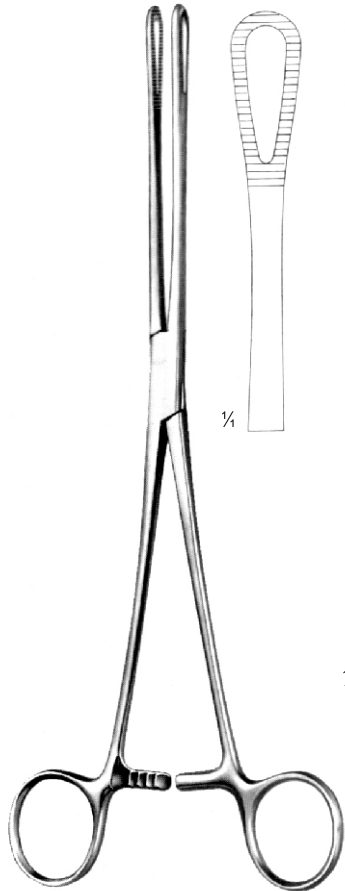

CHERON
 12-2818-25
 25 cm/9 7/8"

BOZEMANN
 12-2819-26
 26 cm/10 1/4"
 S-shaped

BOZEMANN
 12-2820-26
 26 cm/10 1/4"

BOZEMANN DOUGLAS
 12-2821-26
 26 cm/10 1/4"

FOERSTER

18 cm/7 1/8"
20 cm/7 7/8"
25 cm/9 7/8"

12-2822-18
12-2822-20
12-2822-25

12-2823-18
12-2823-20
12-2823-25

12-2824-18
12-2824-20
12-2824-25

12-2825-18
12-2825-20
12-2825-25

RAMPLEY

12-2826-18 18.5 cm/7 1/4"
12-2826-24 24.5 cm/9 5/8"

FOERSTER

25 cm/9 7/8"

12-2827-25 12-2828-25
Narrow

12-2829-25

RAMPLEY

12-2830-25
25 cm/9 7/8"

COTTON SWAB FORCEPS

BERGMANN-FOERSTER
 12-2831-24
 24 cm/9 1/2"

BERGMANN-FOERSTER
 12-2832-24
 24 cm/9 1/2"

FLETCHER (JAVERTS)
 12-2833-24
 24 cm/9 1/2"

FLETCHER (JAVERTS)
 12-2834-24
 24 cm/9 1/2"