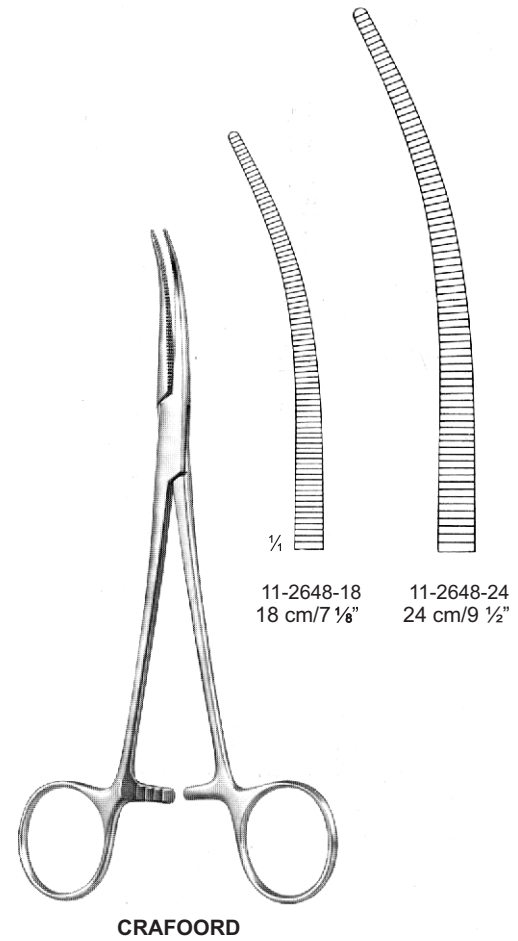

**MIXTER**

11-2643-23  
23 cm/9"

**MIXTER**

1/4

Fig. 1

11-2644-22  
22 cm/8 1/2"

2

11-2644-25  
25 cm/9 7/8"

3

11-2644-28  
28 cm/11"

ARTERY FORCEPS

O'SHAUGNESSY

11-2645-15  
 15 cm/5 7/8"

11-2645-18  
 18 cm/7 1/8"

11-2645-19  
 18.5 cm/7 1/4"

11-2645-20  
 20 cm/7 7/8"

11-2645-23  
 23 cm/9"

11-2645-26  
 26 cm/10 1/4"

ARTERY FORCEPS

**CRAFOORD-SELLORS**  
 24 cm/9 1/2"  
 Vascular Clamp

11-2649-24

11-2650-24

11-2651-24

**JOHNS HOPKINS**  
 11-2652-20  
 20 cm/7 7/8"

11-2653-29  
 29.5 cm/11 5/8"

11-2653-28  
 28.5 cm/11 1/4"

**ZENKER**

OVERHOLT-GEISSENDORFER

ARTERY FORCEPS

OVERHOLT-FINO

OVERHOLT-SLIM

**RUMEL**  
23 cm/9"